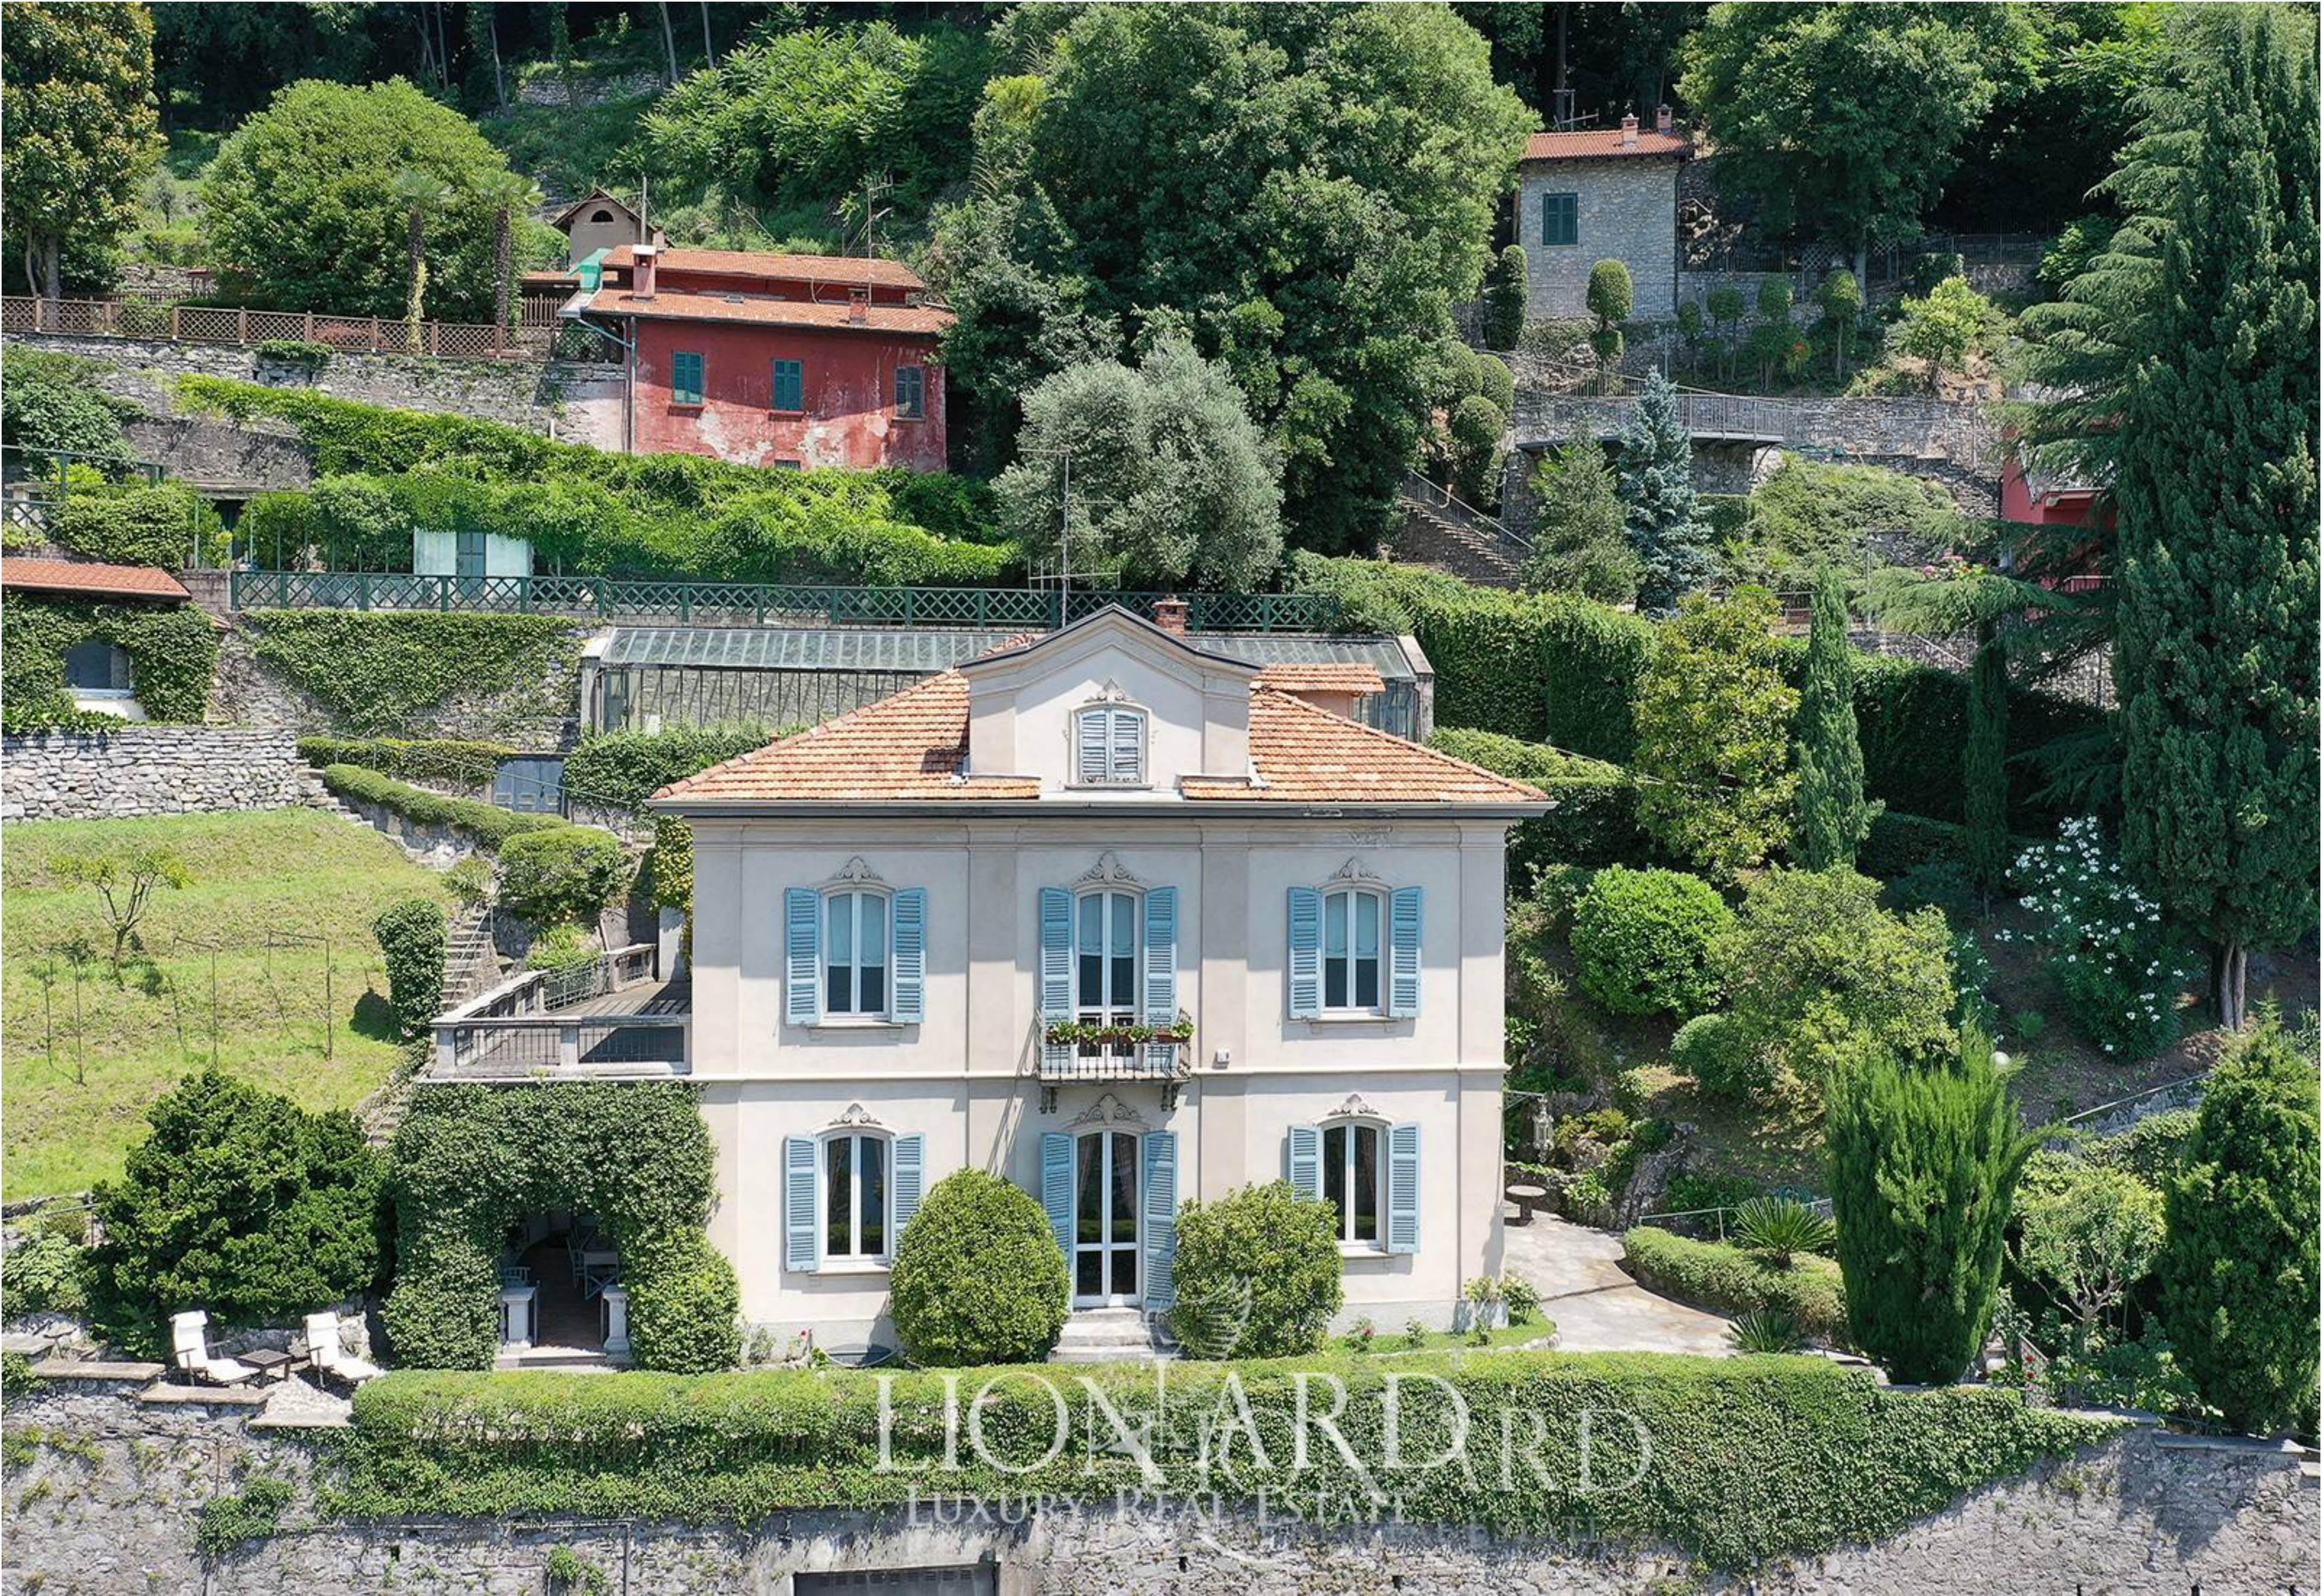

LIONARDI
LUXURY REAL ESTATE