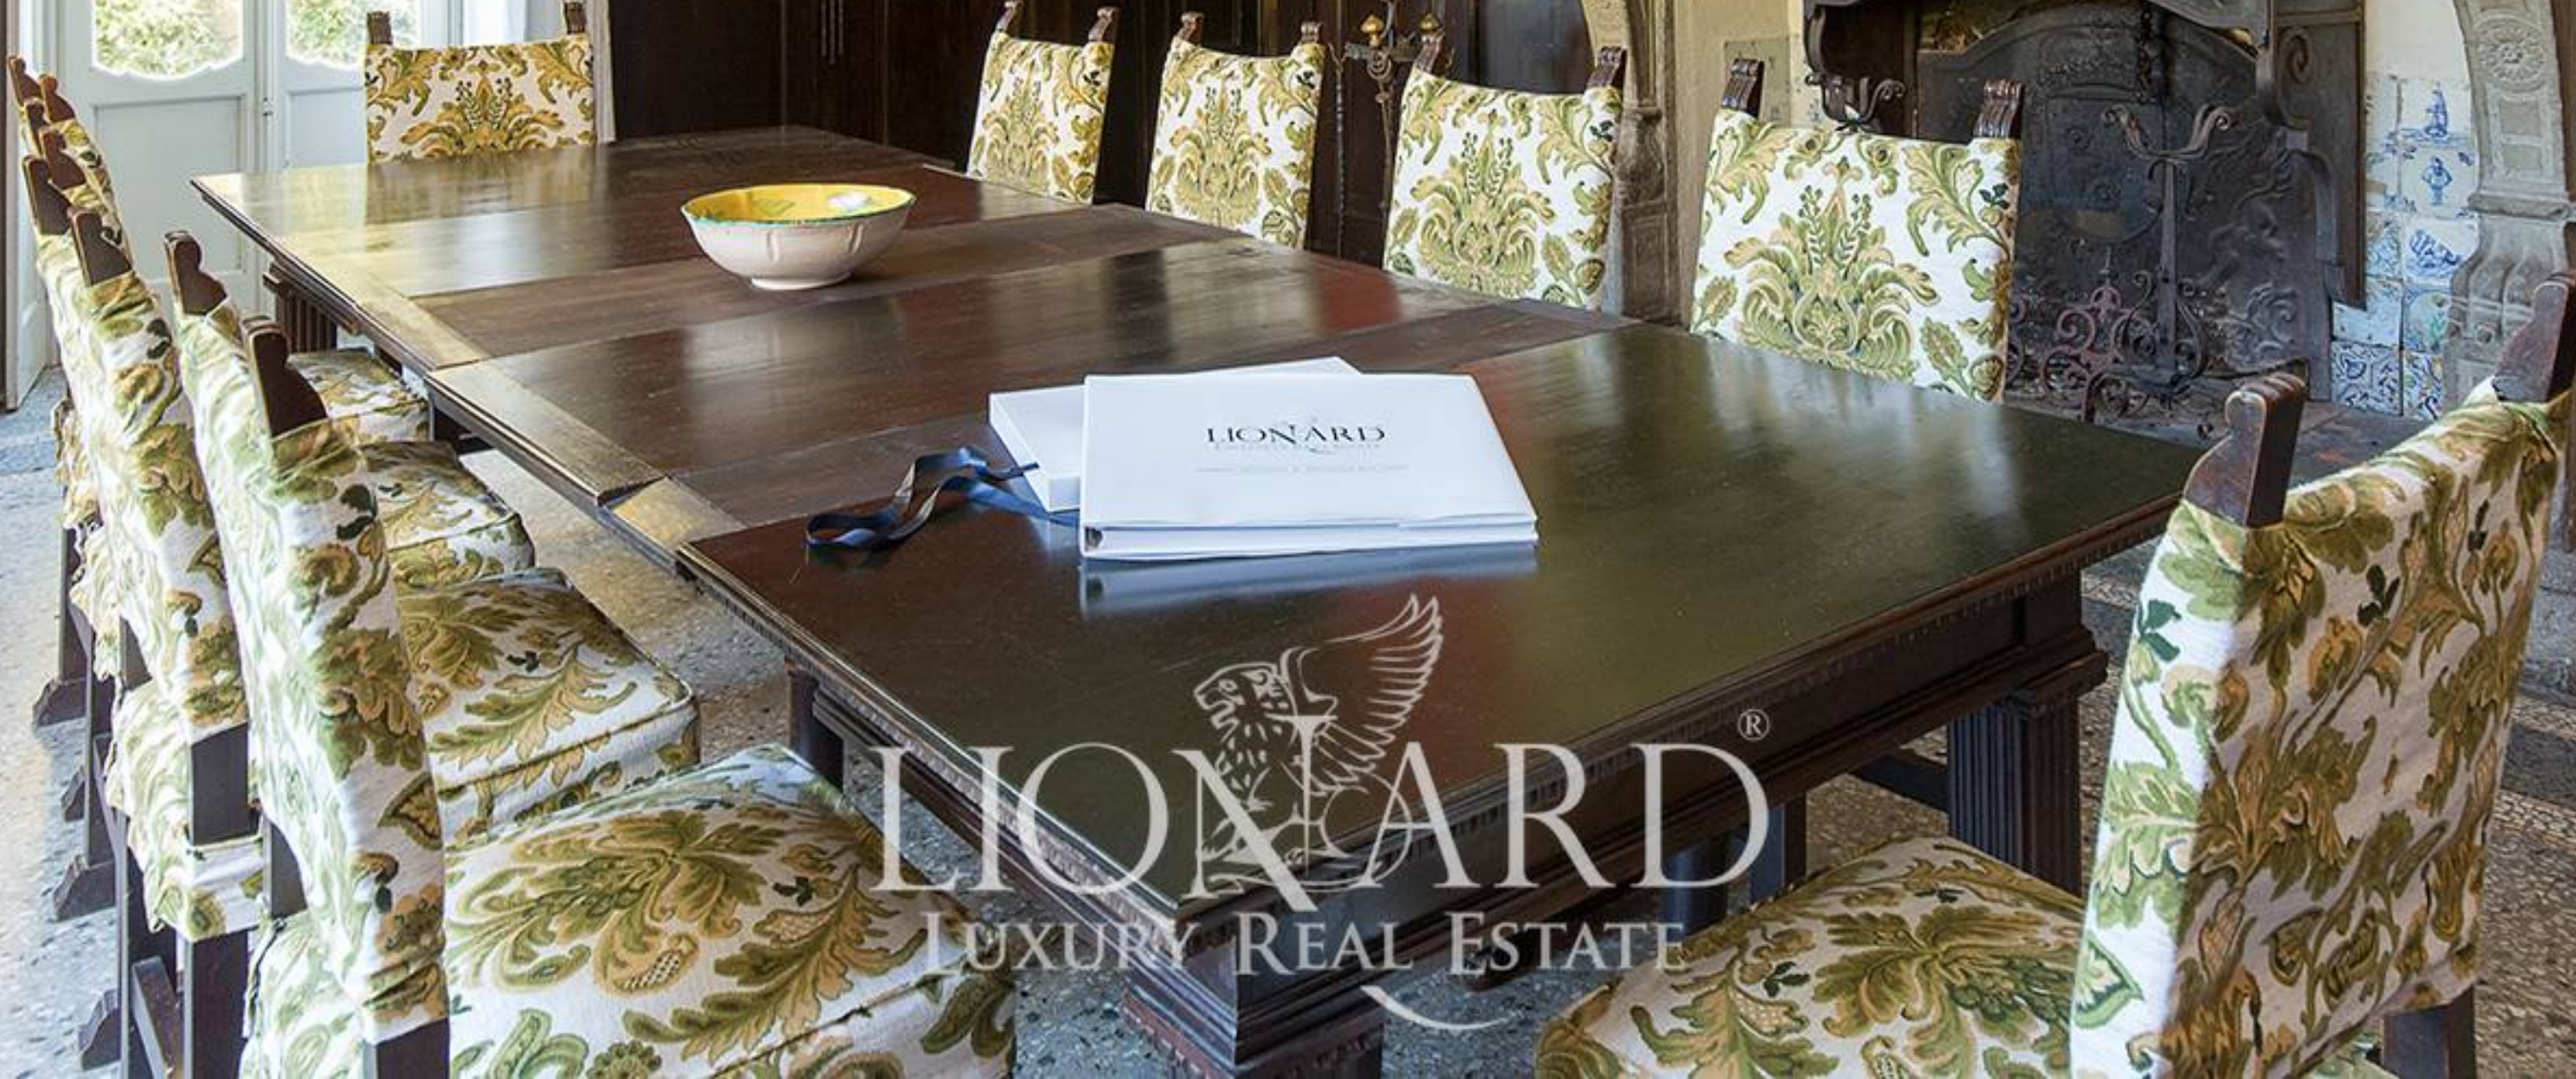

LIONARD
LUXURY REAL ESTATE