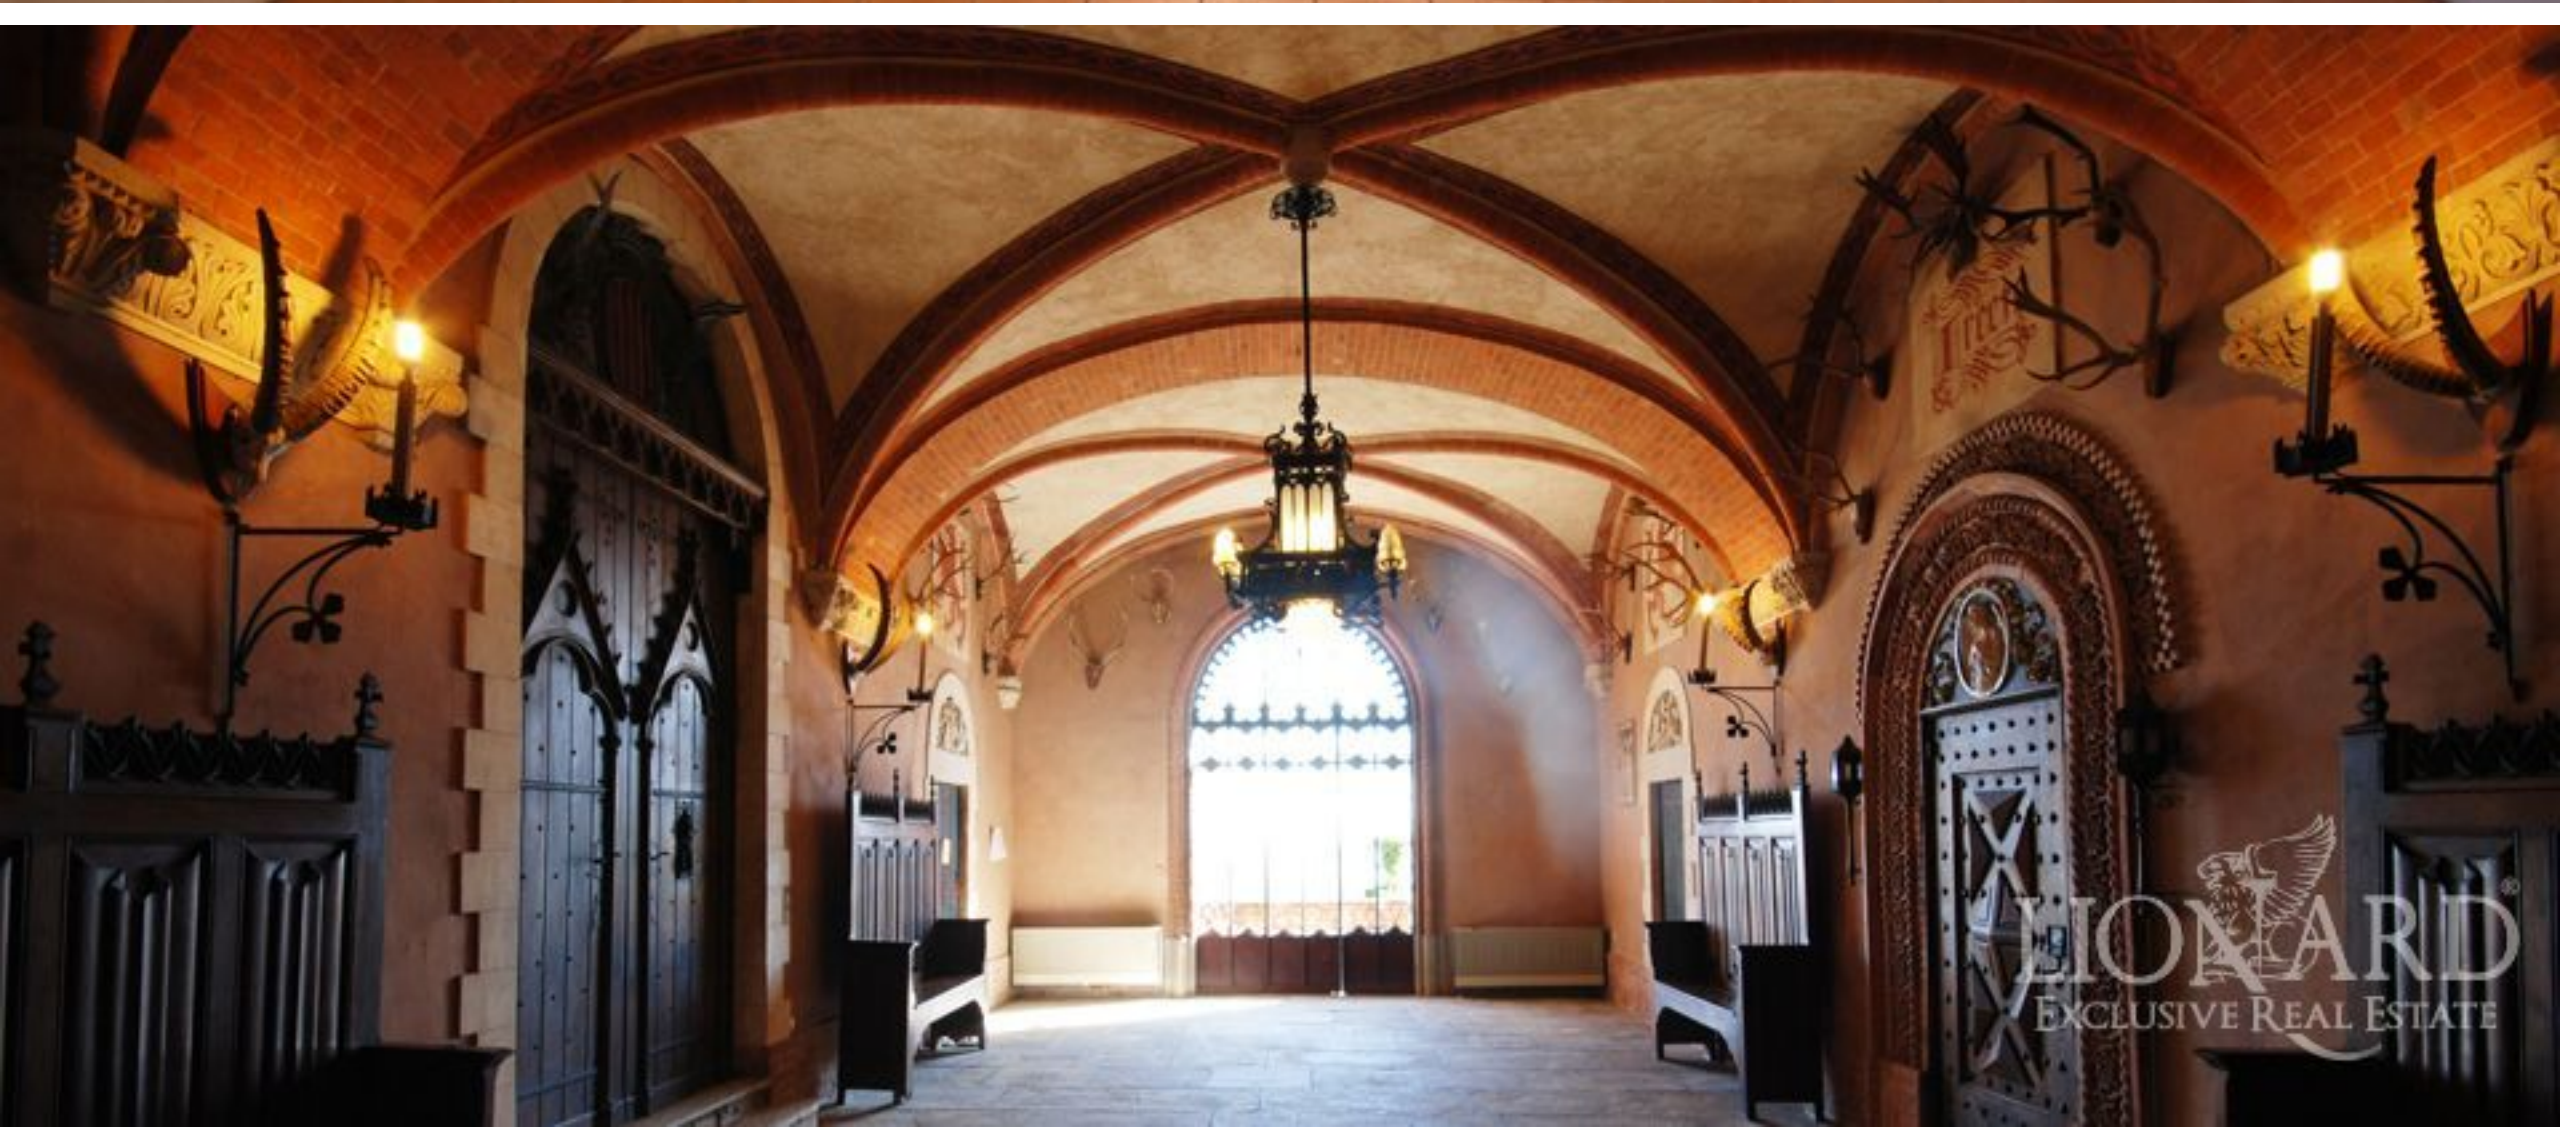

LIONARD
EXCLUSIVE REAL ESTATE