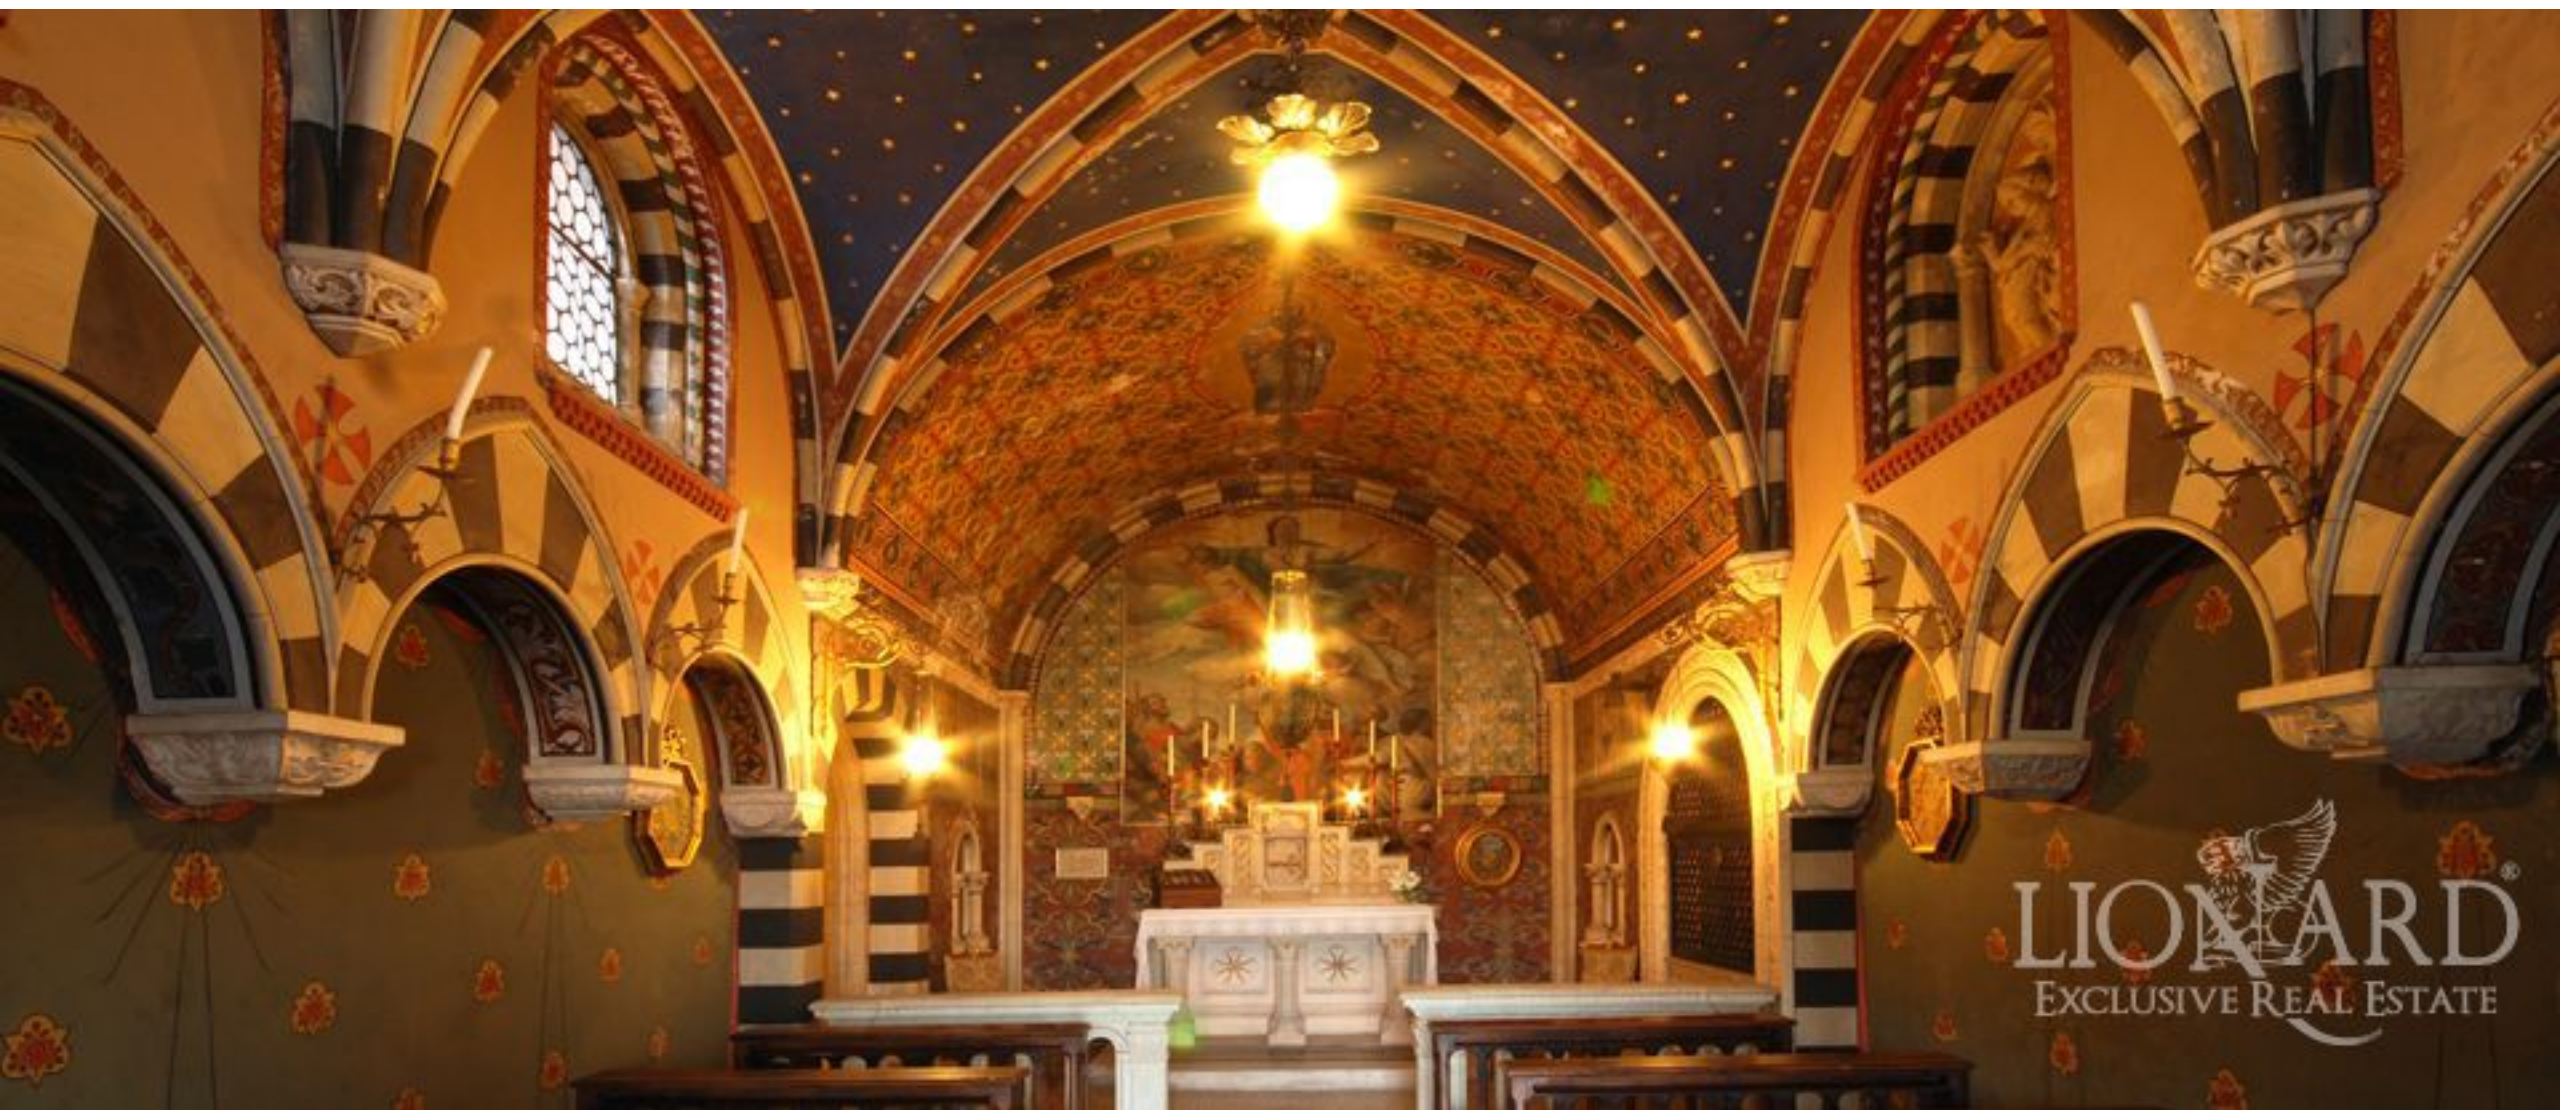

LIONARD
EXCLUSIVE REAL ESTATE