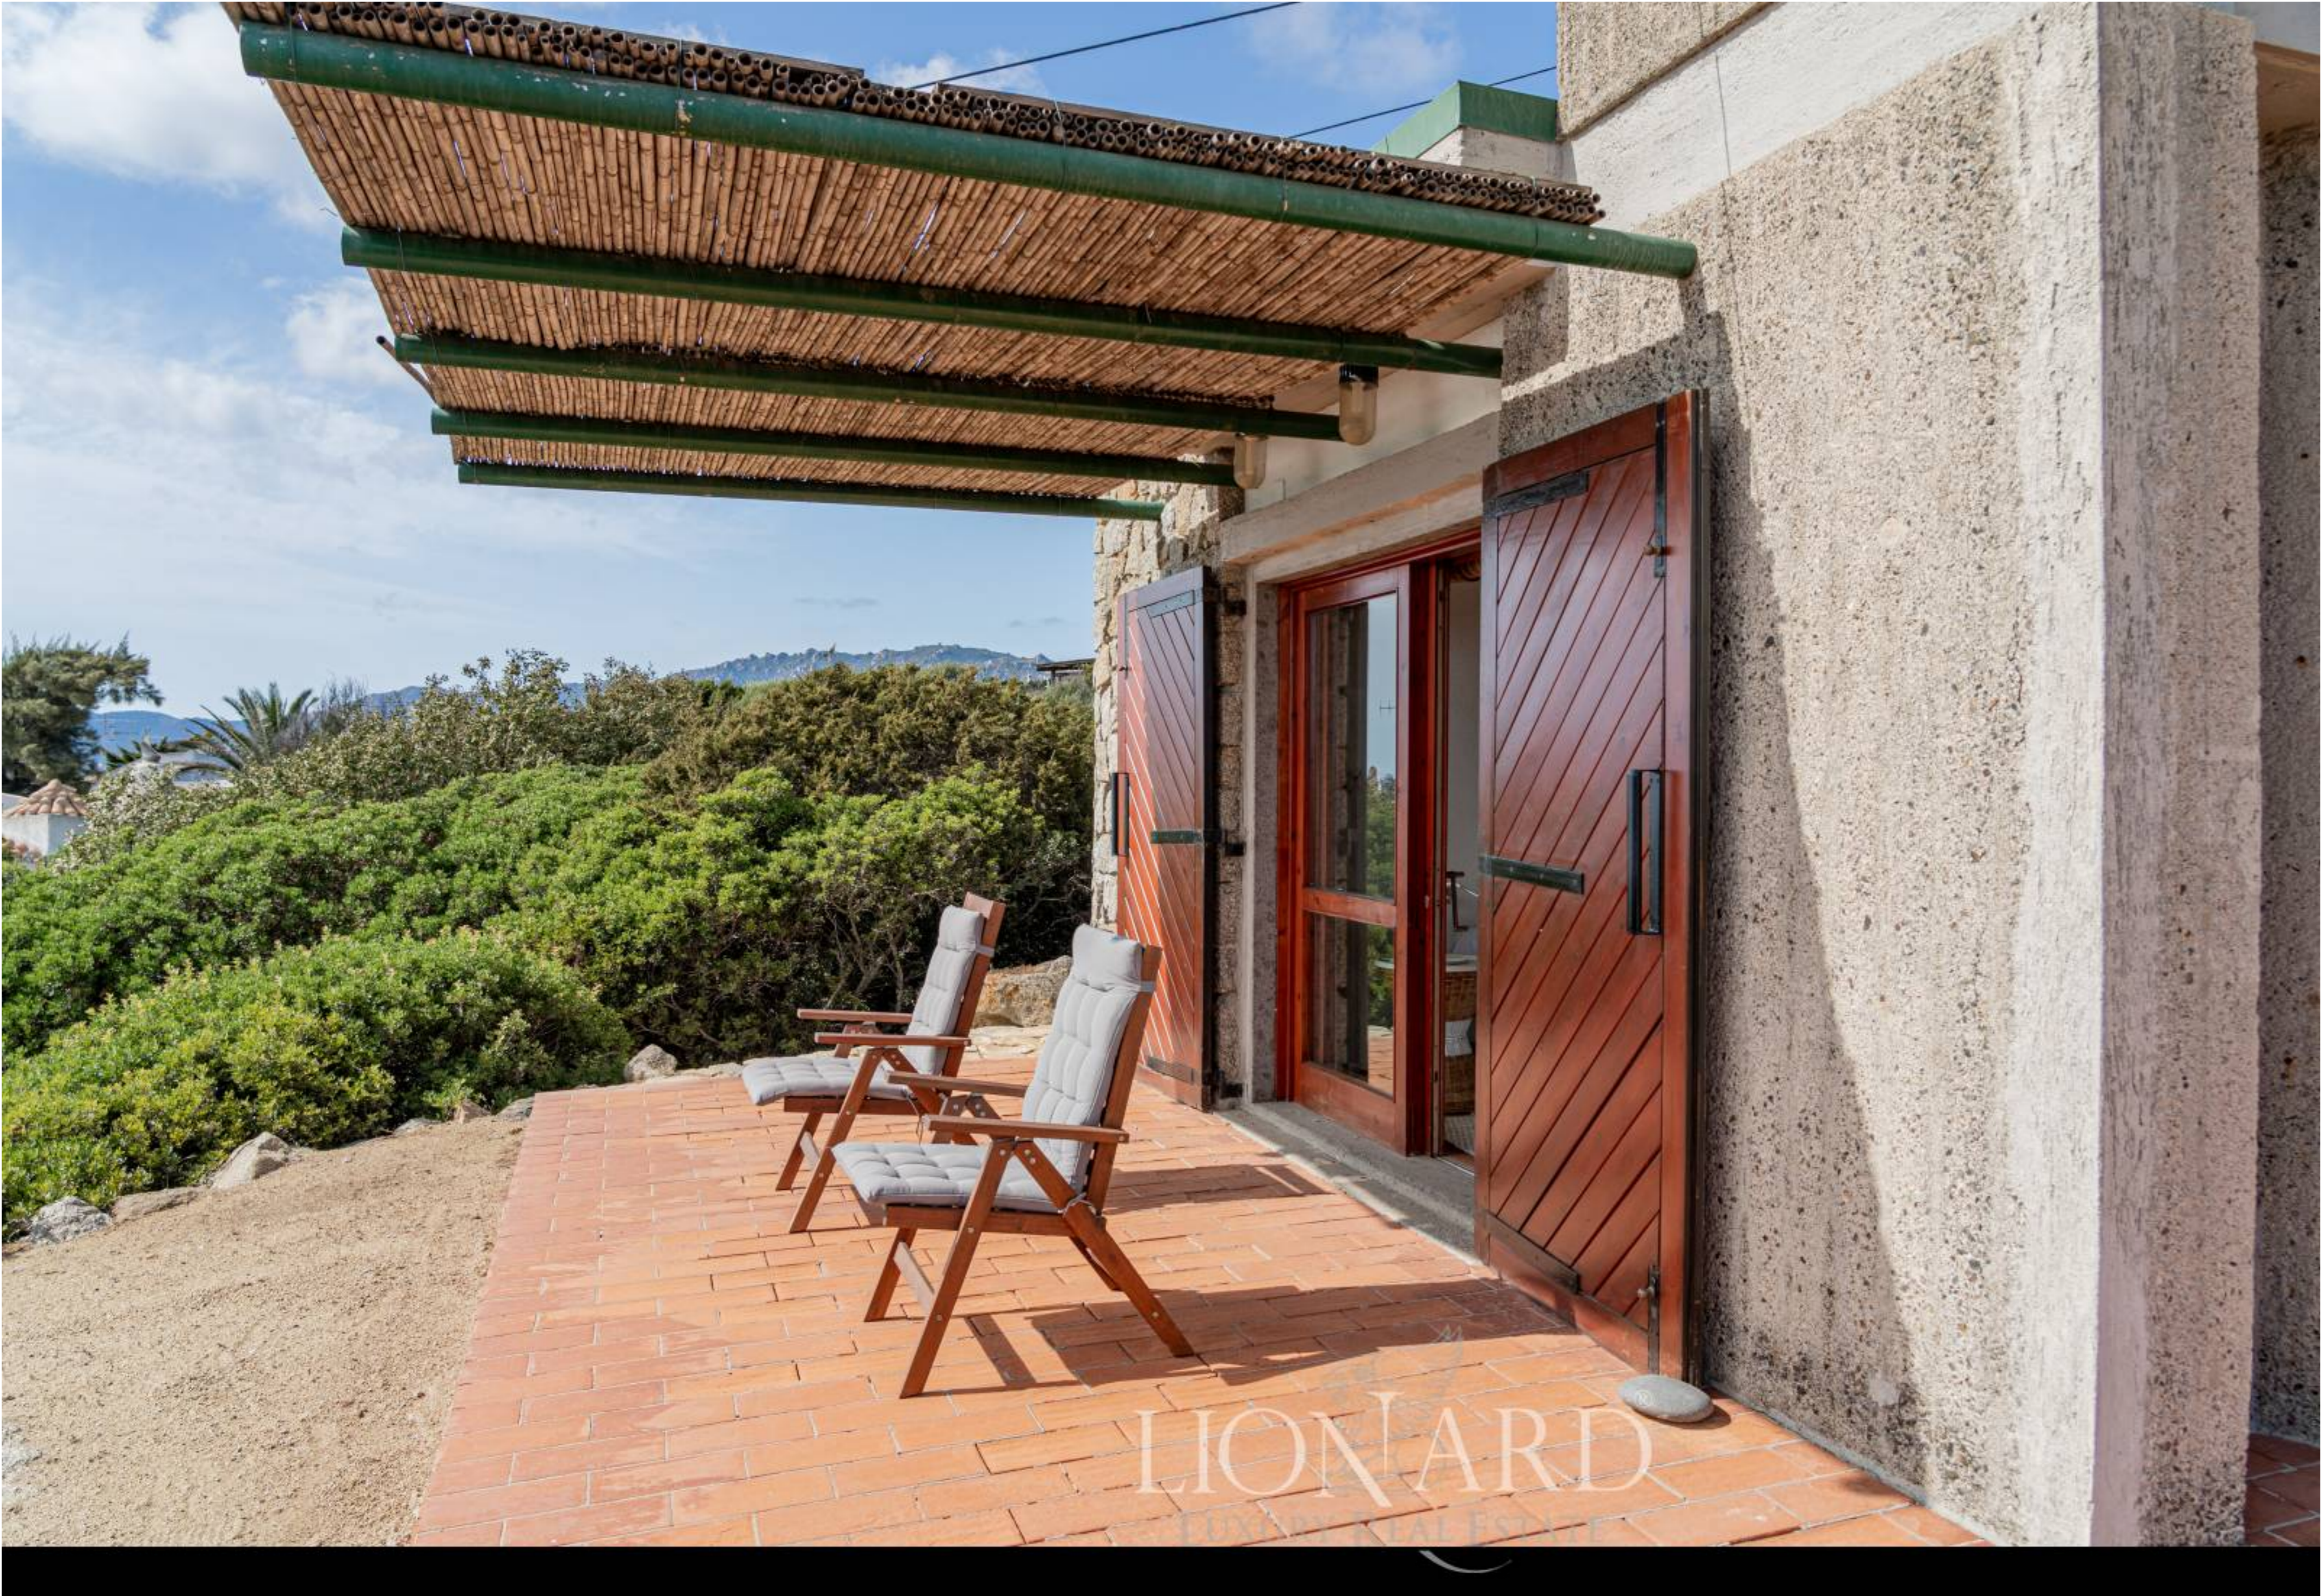

LIONARD

LUXURY REAL ESTATE