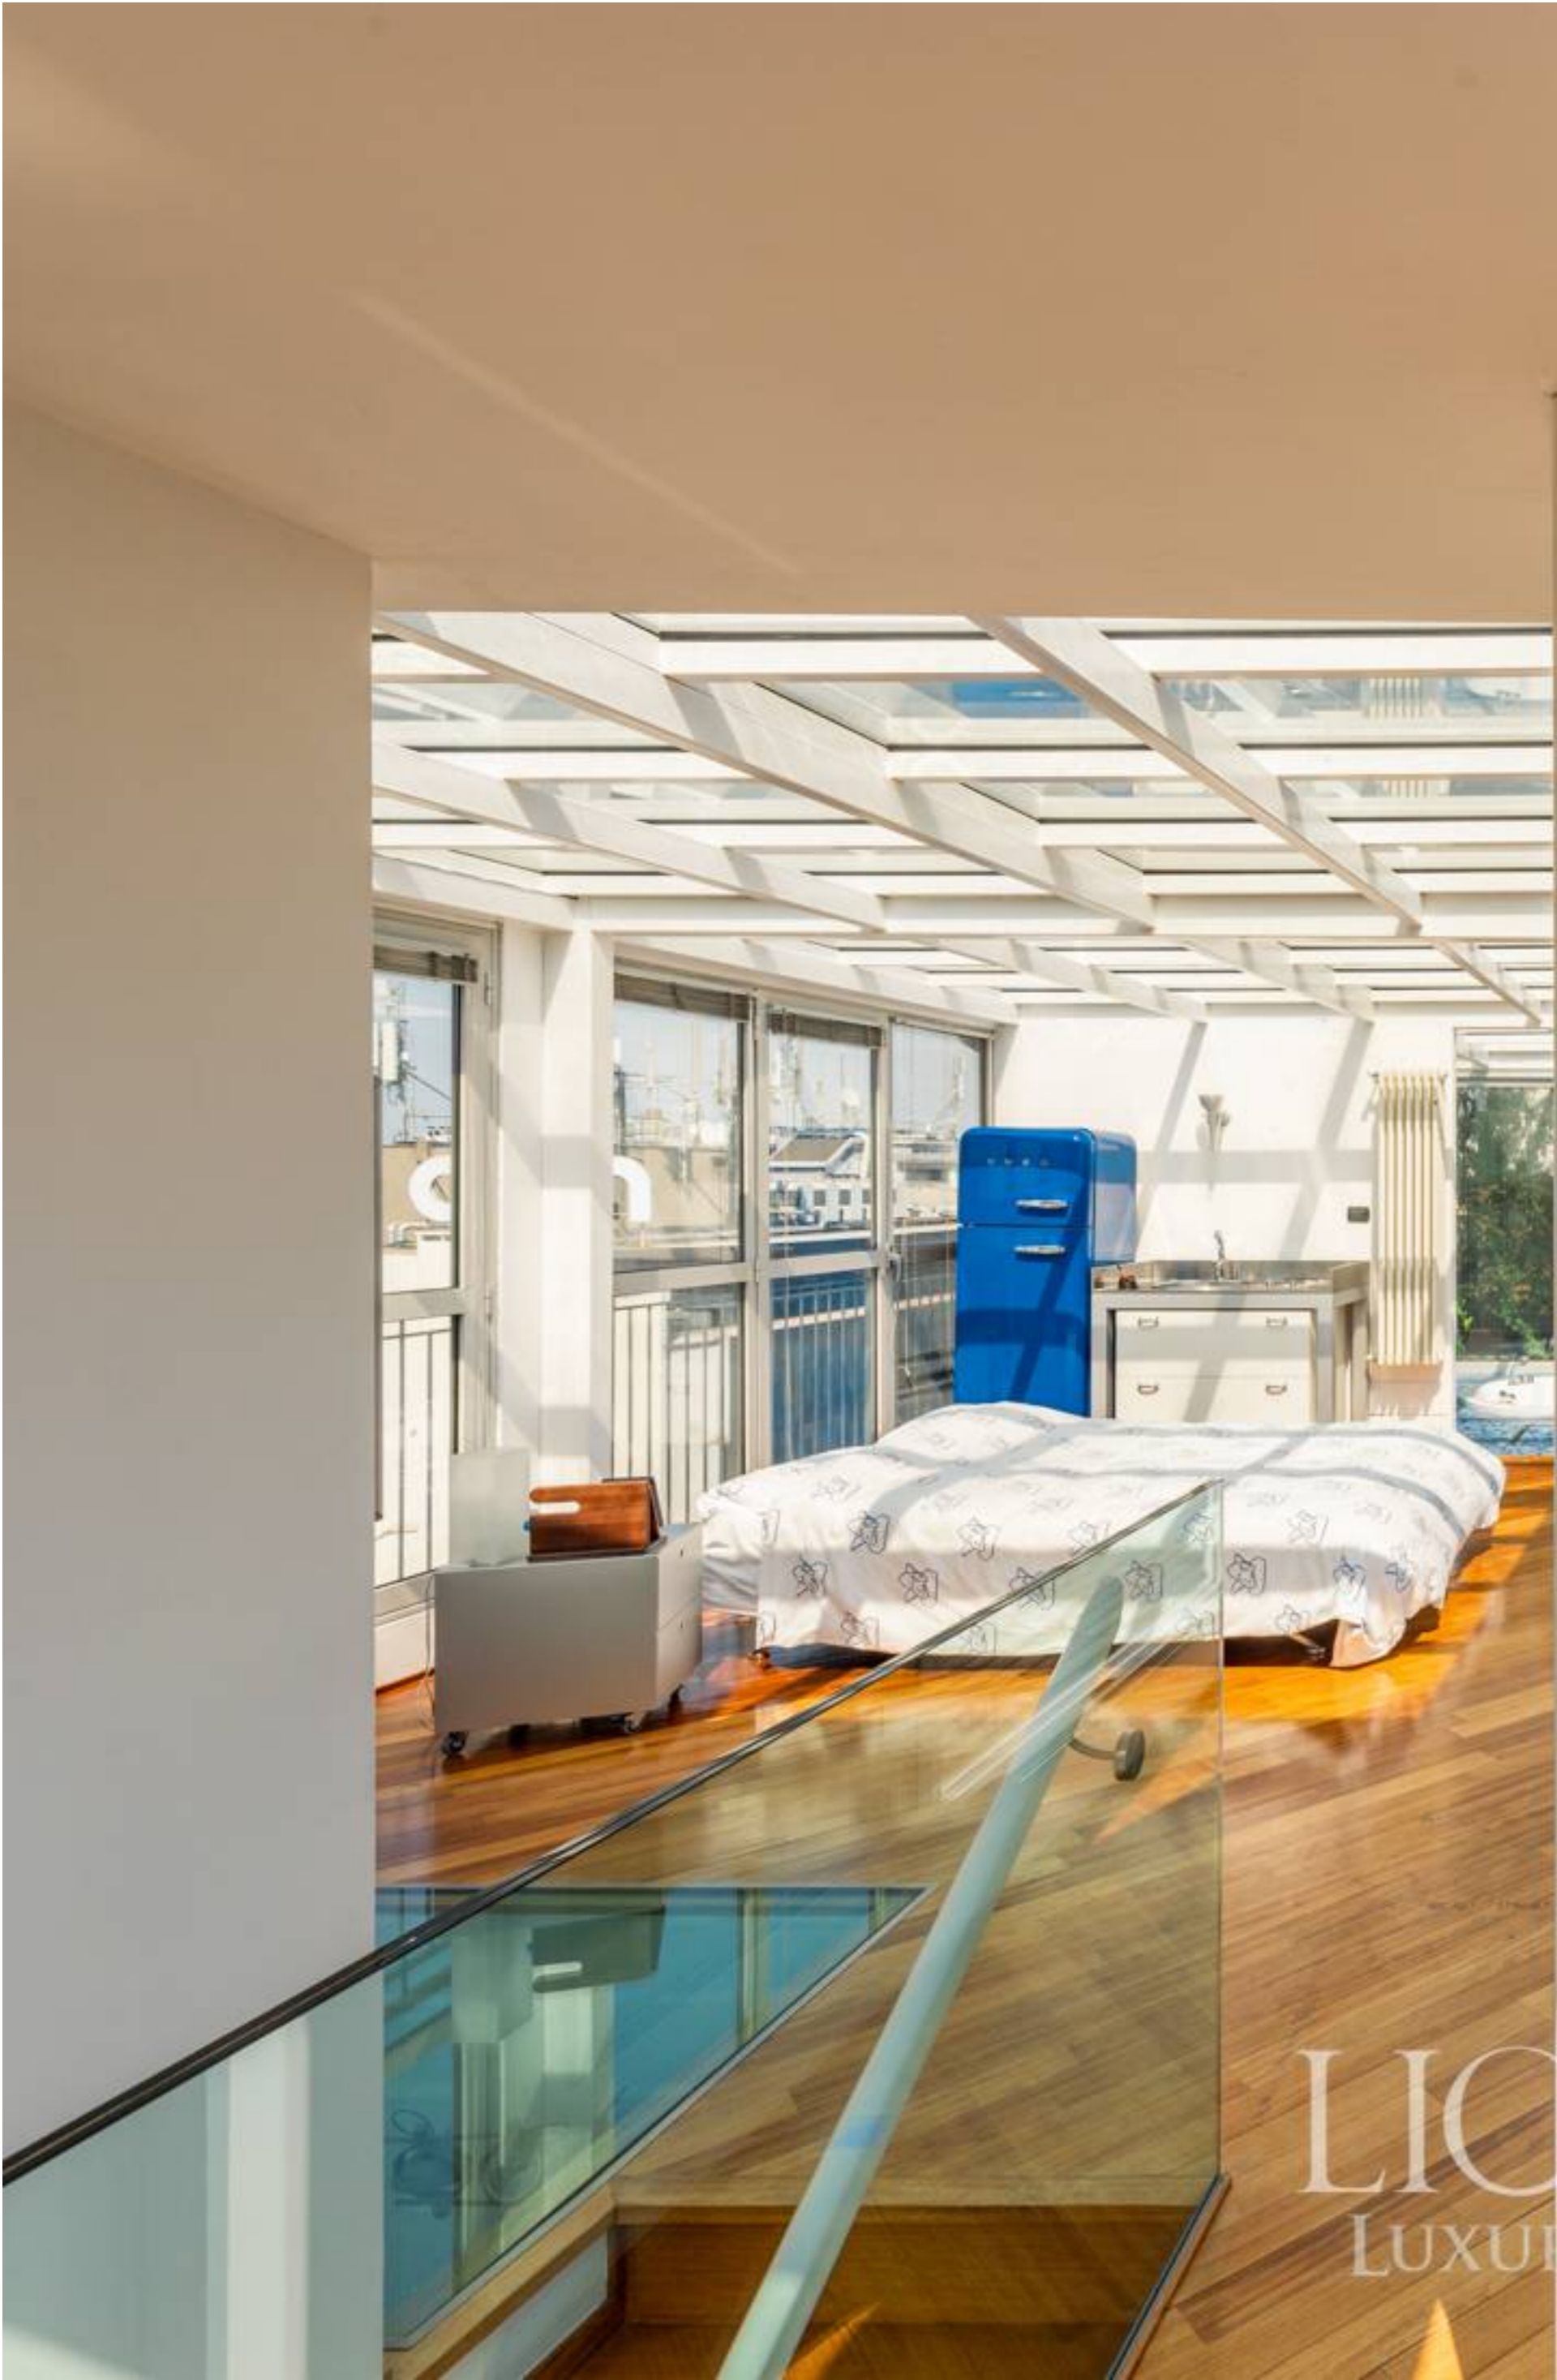

LIONHEARD
LUXURY REAL ESTATE