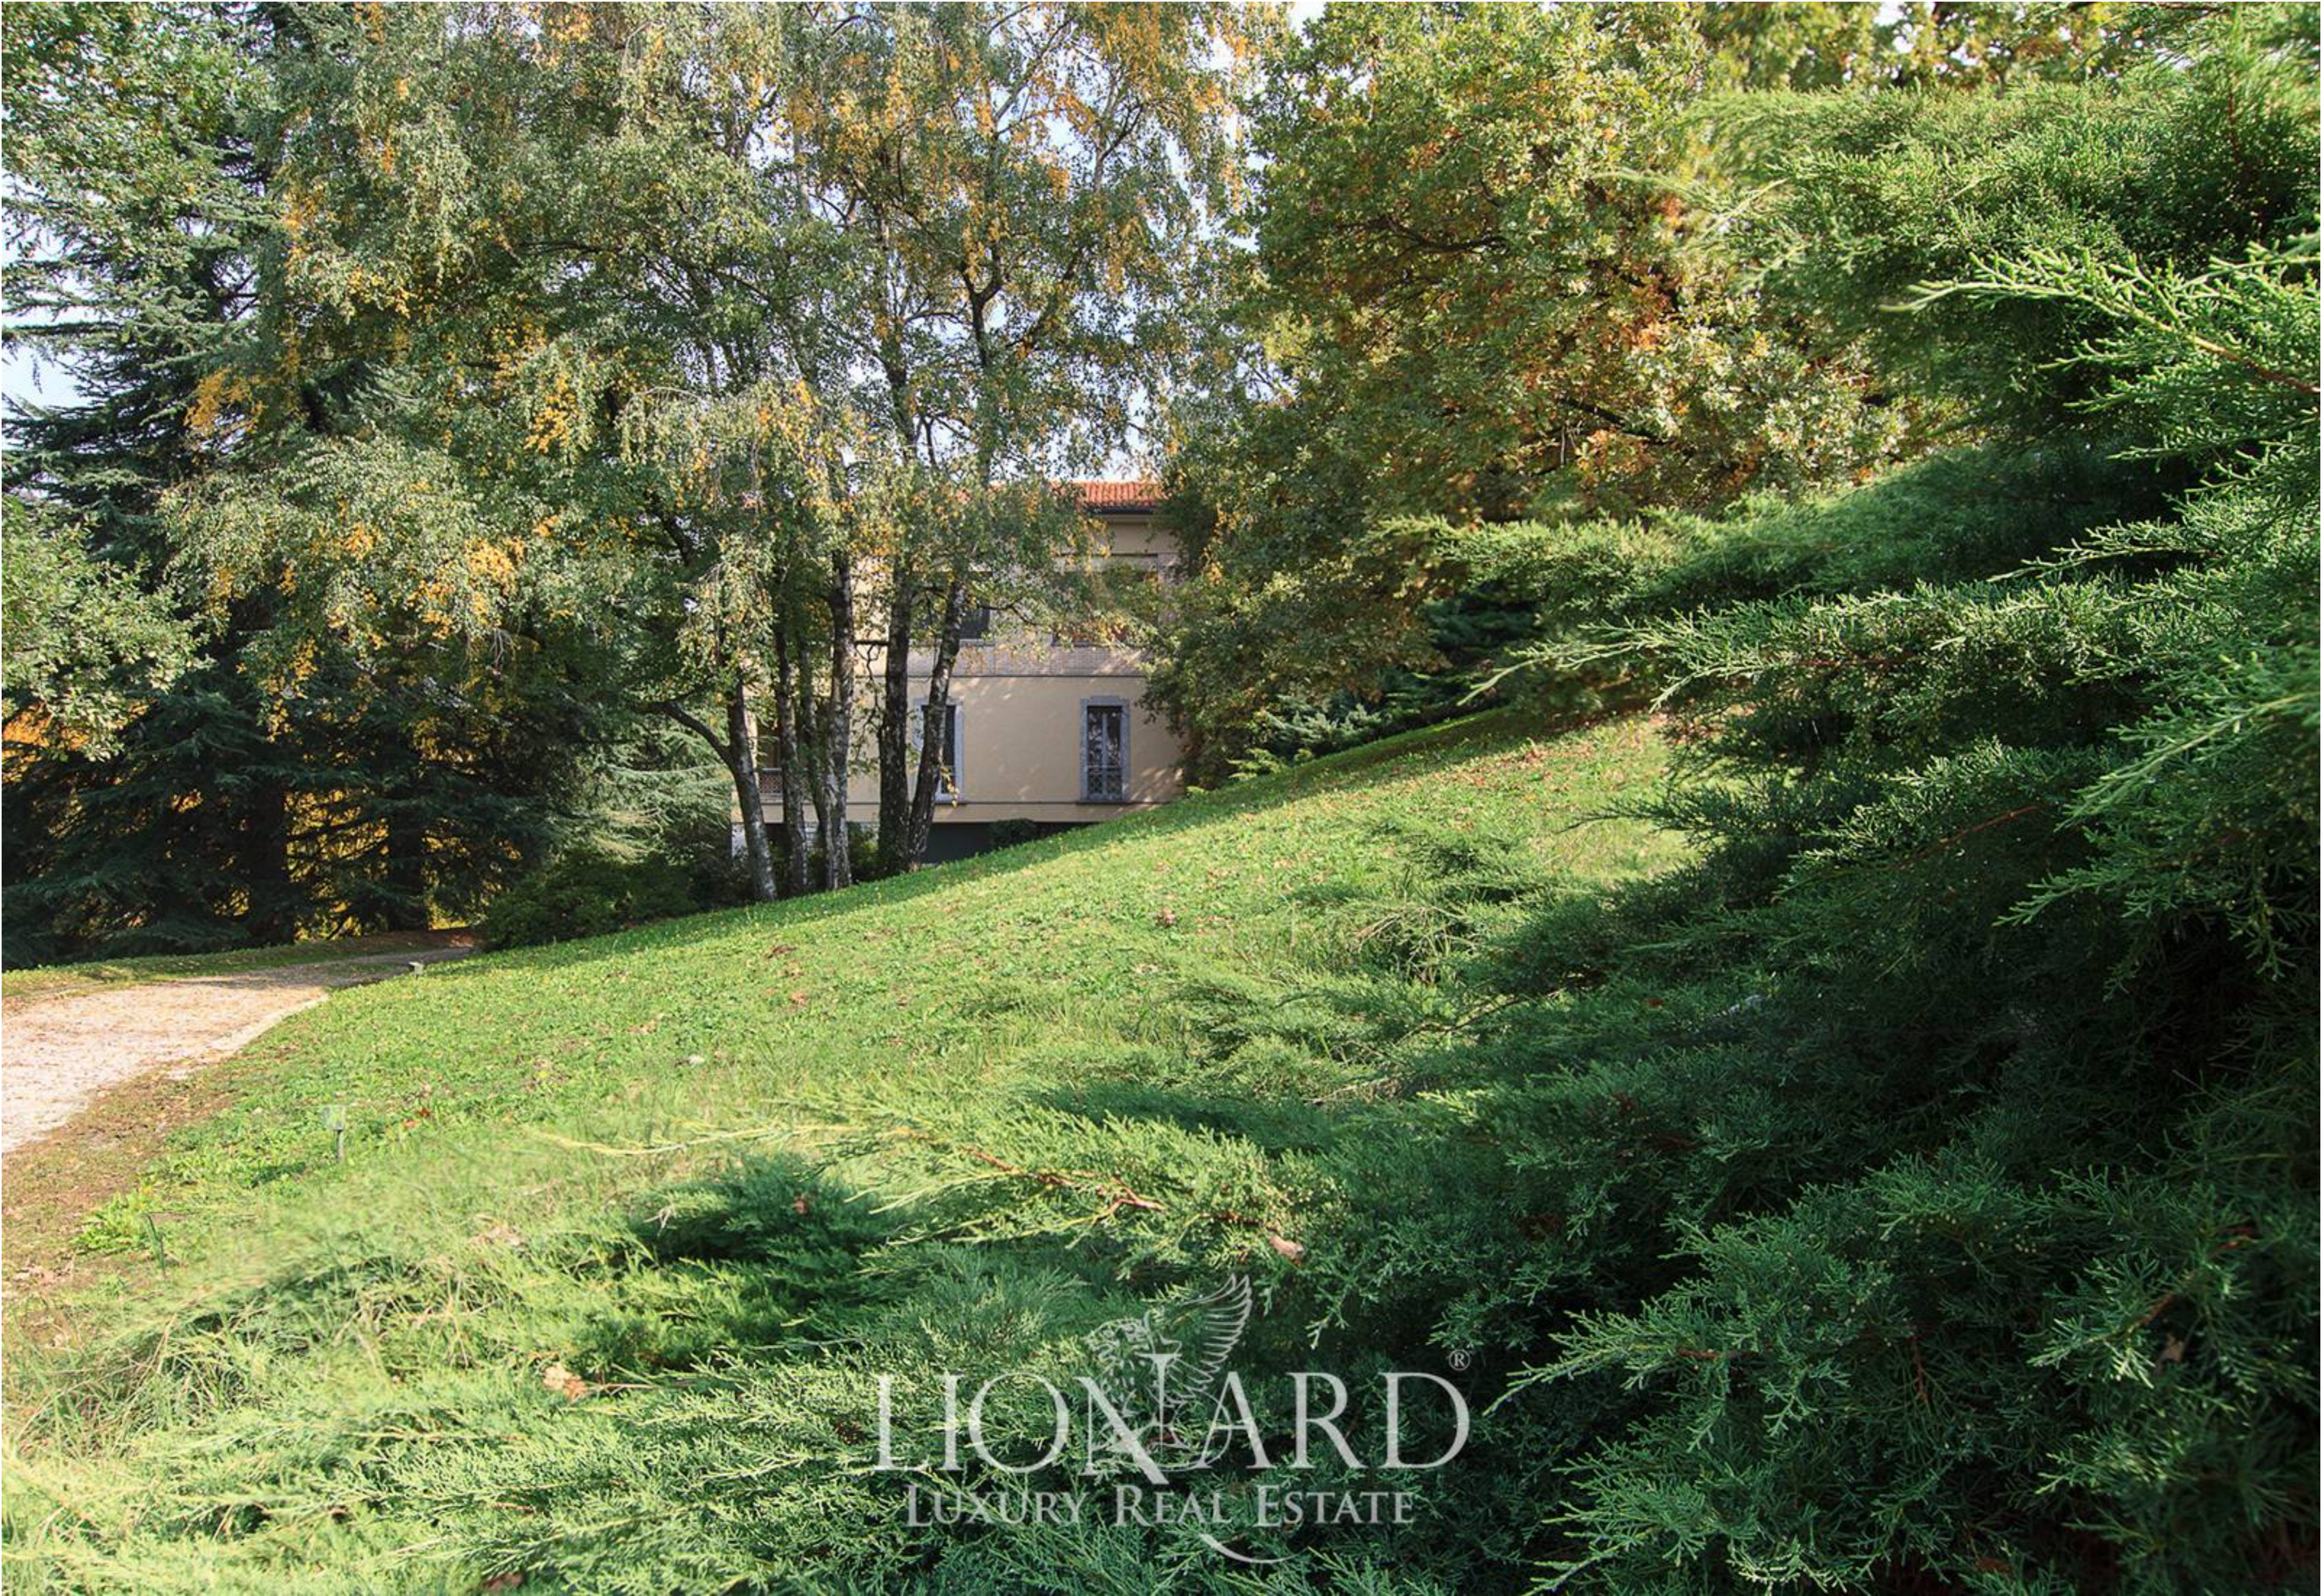

LIONARD®
LUXURY REAL ESTATE