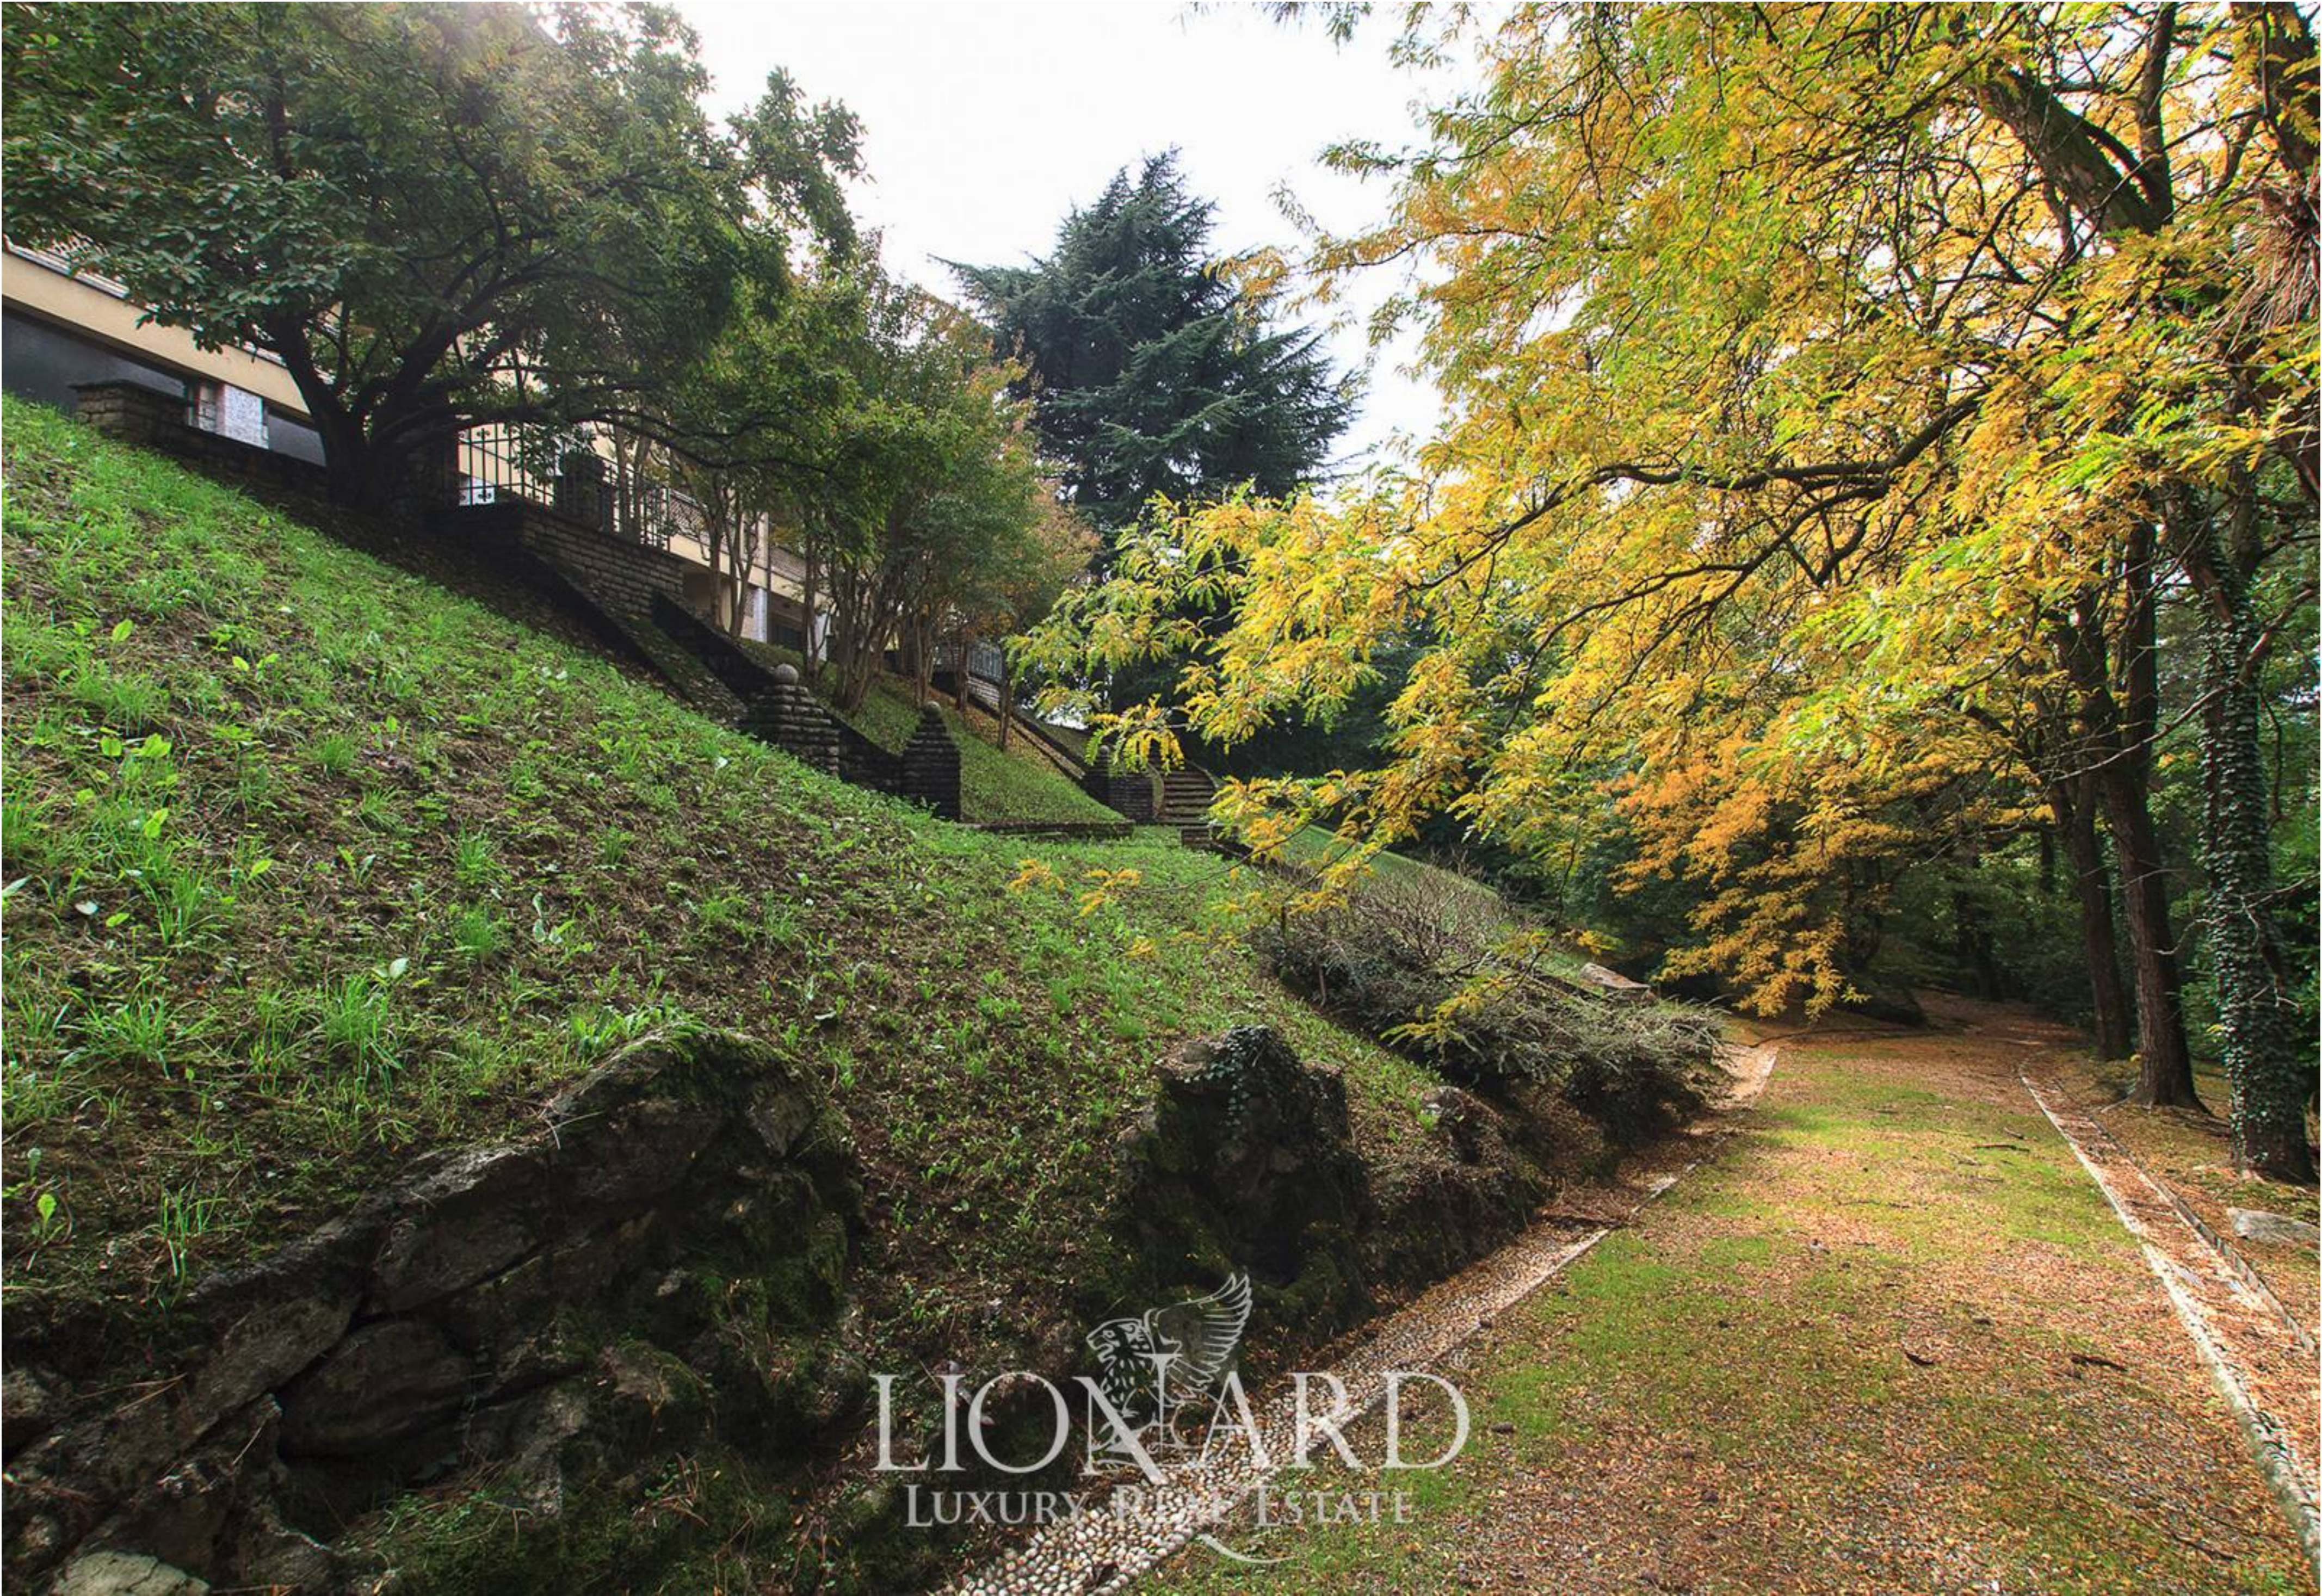

LIONARD
LUXURY REAL ESTATE