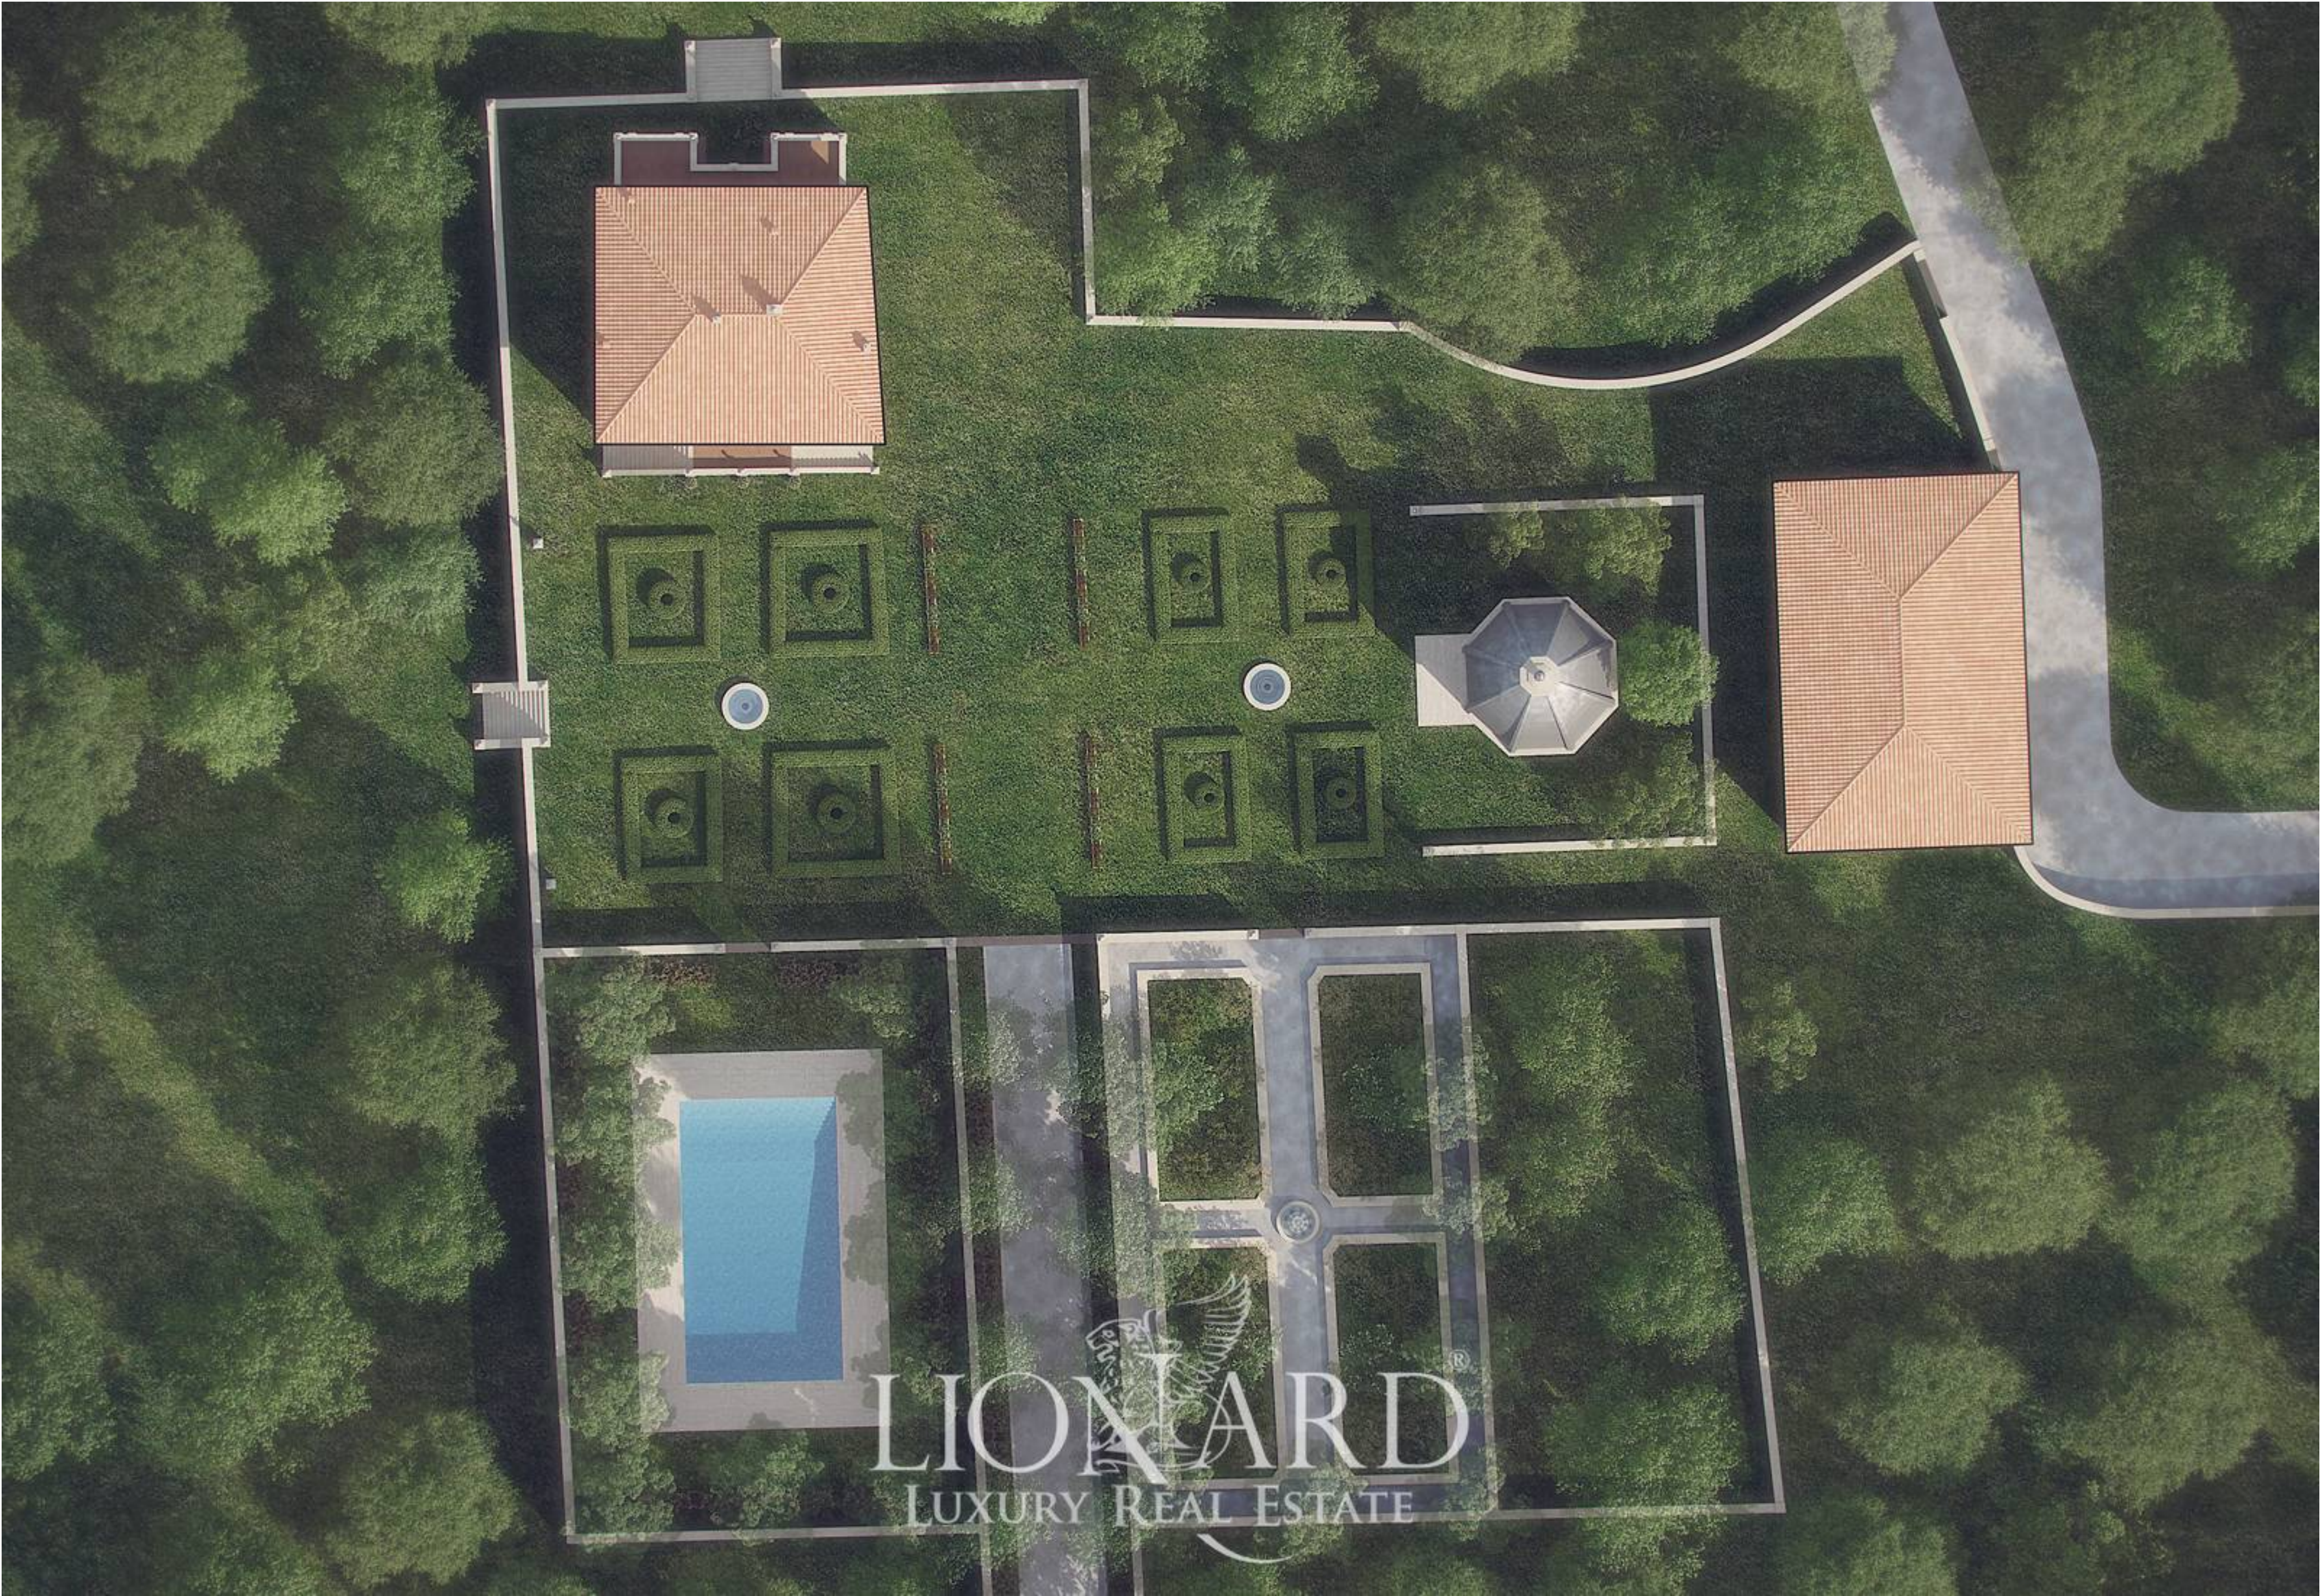

LIONARD®
LUXURY REAL ESTATE