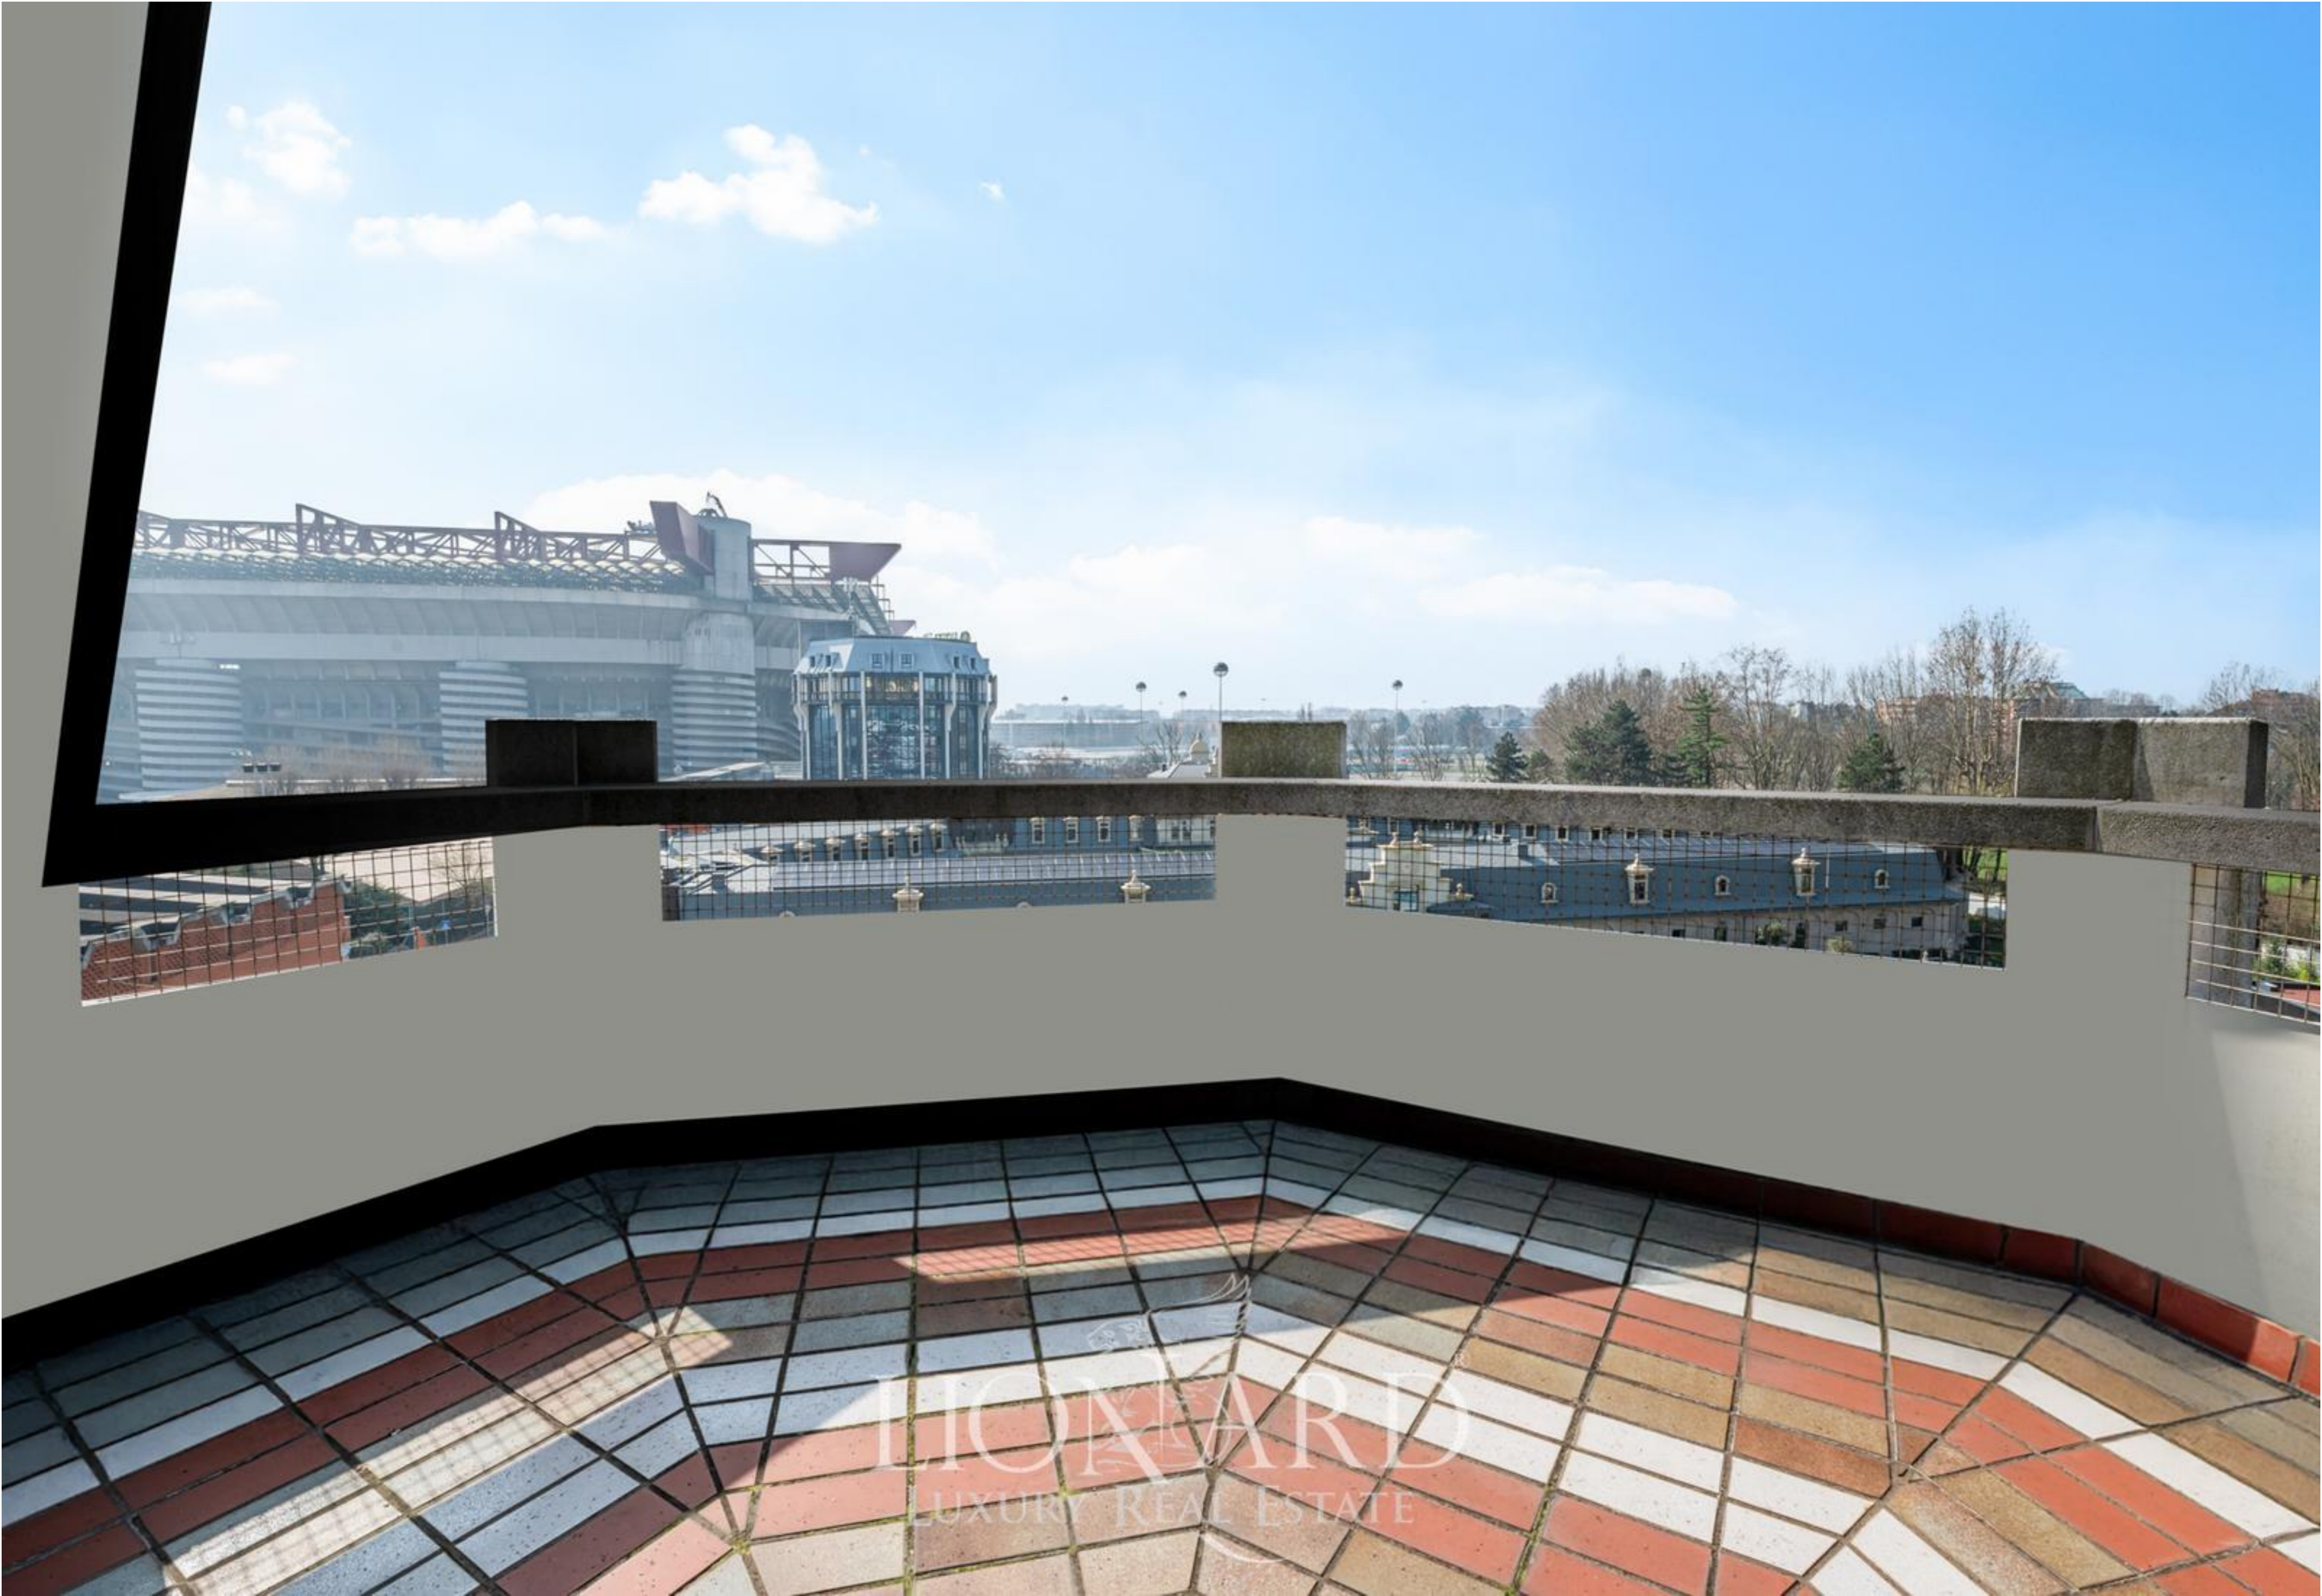

LIONYARD
LUXURY REAL ESTATE