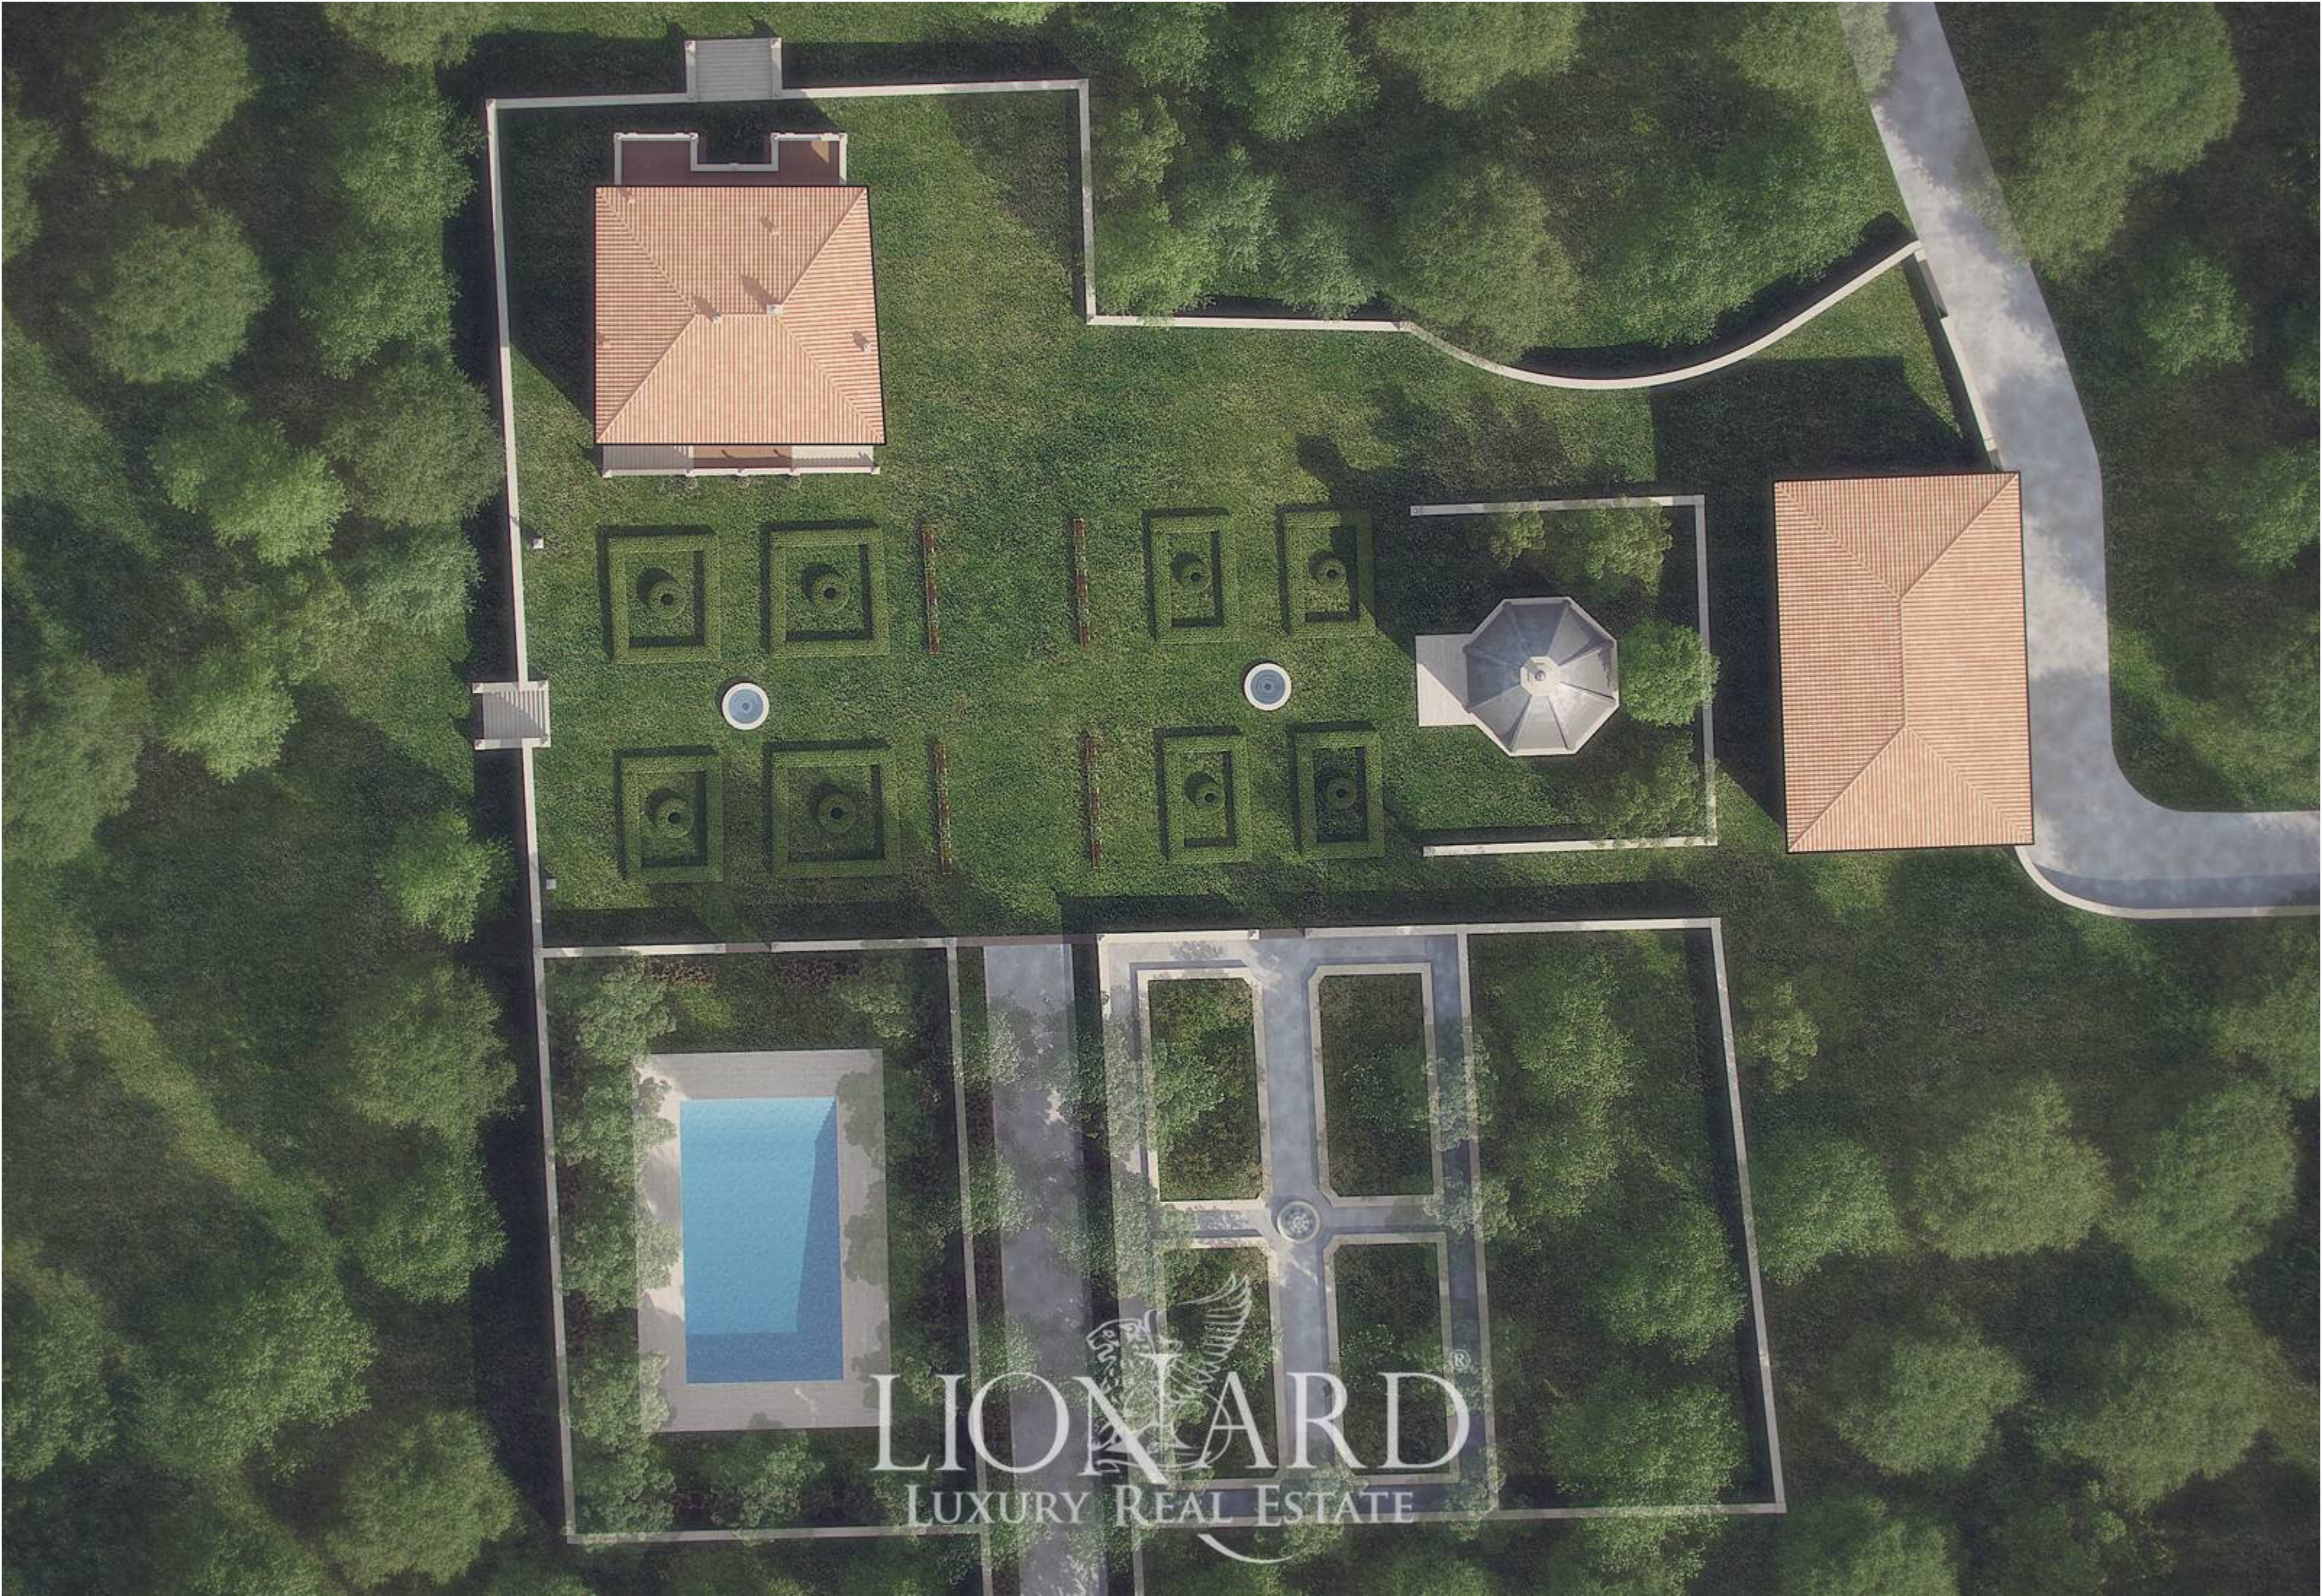

LIONARD®
LUXURY REAL ESTATE