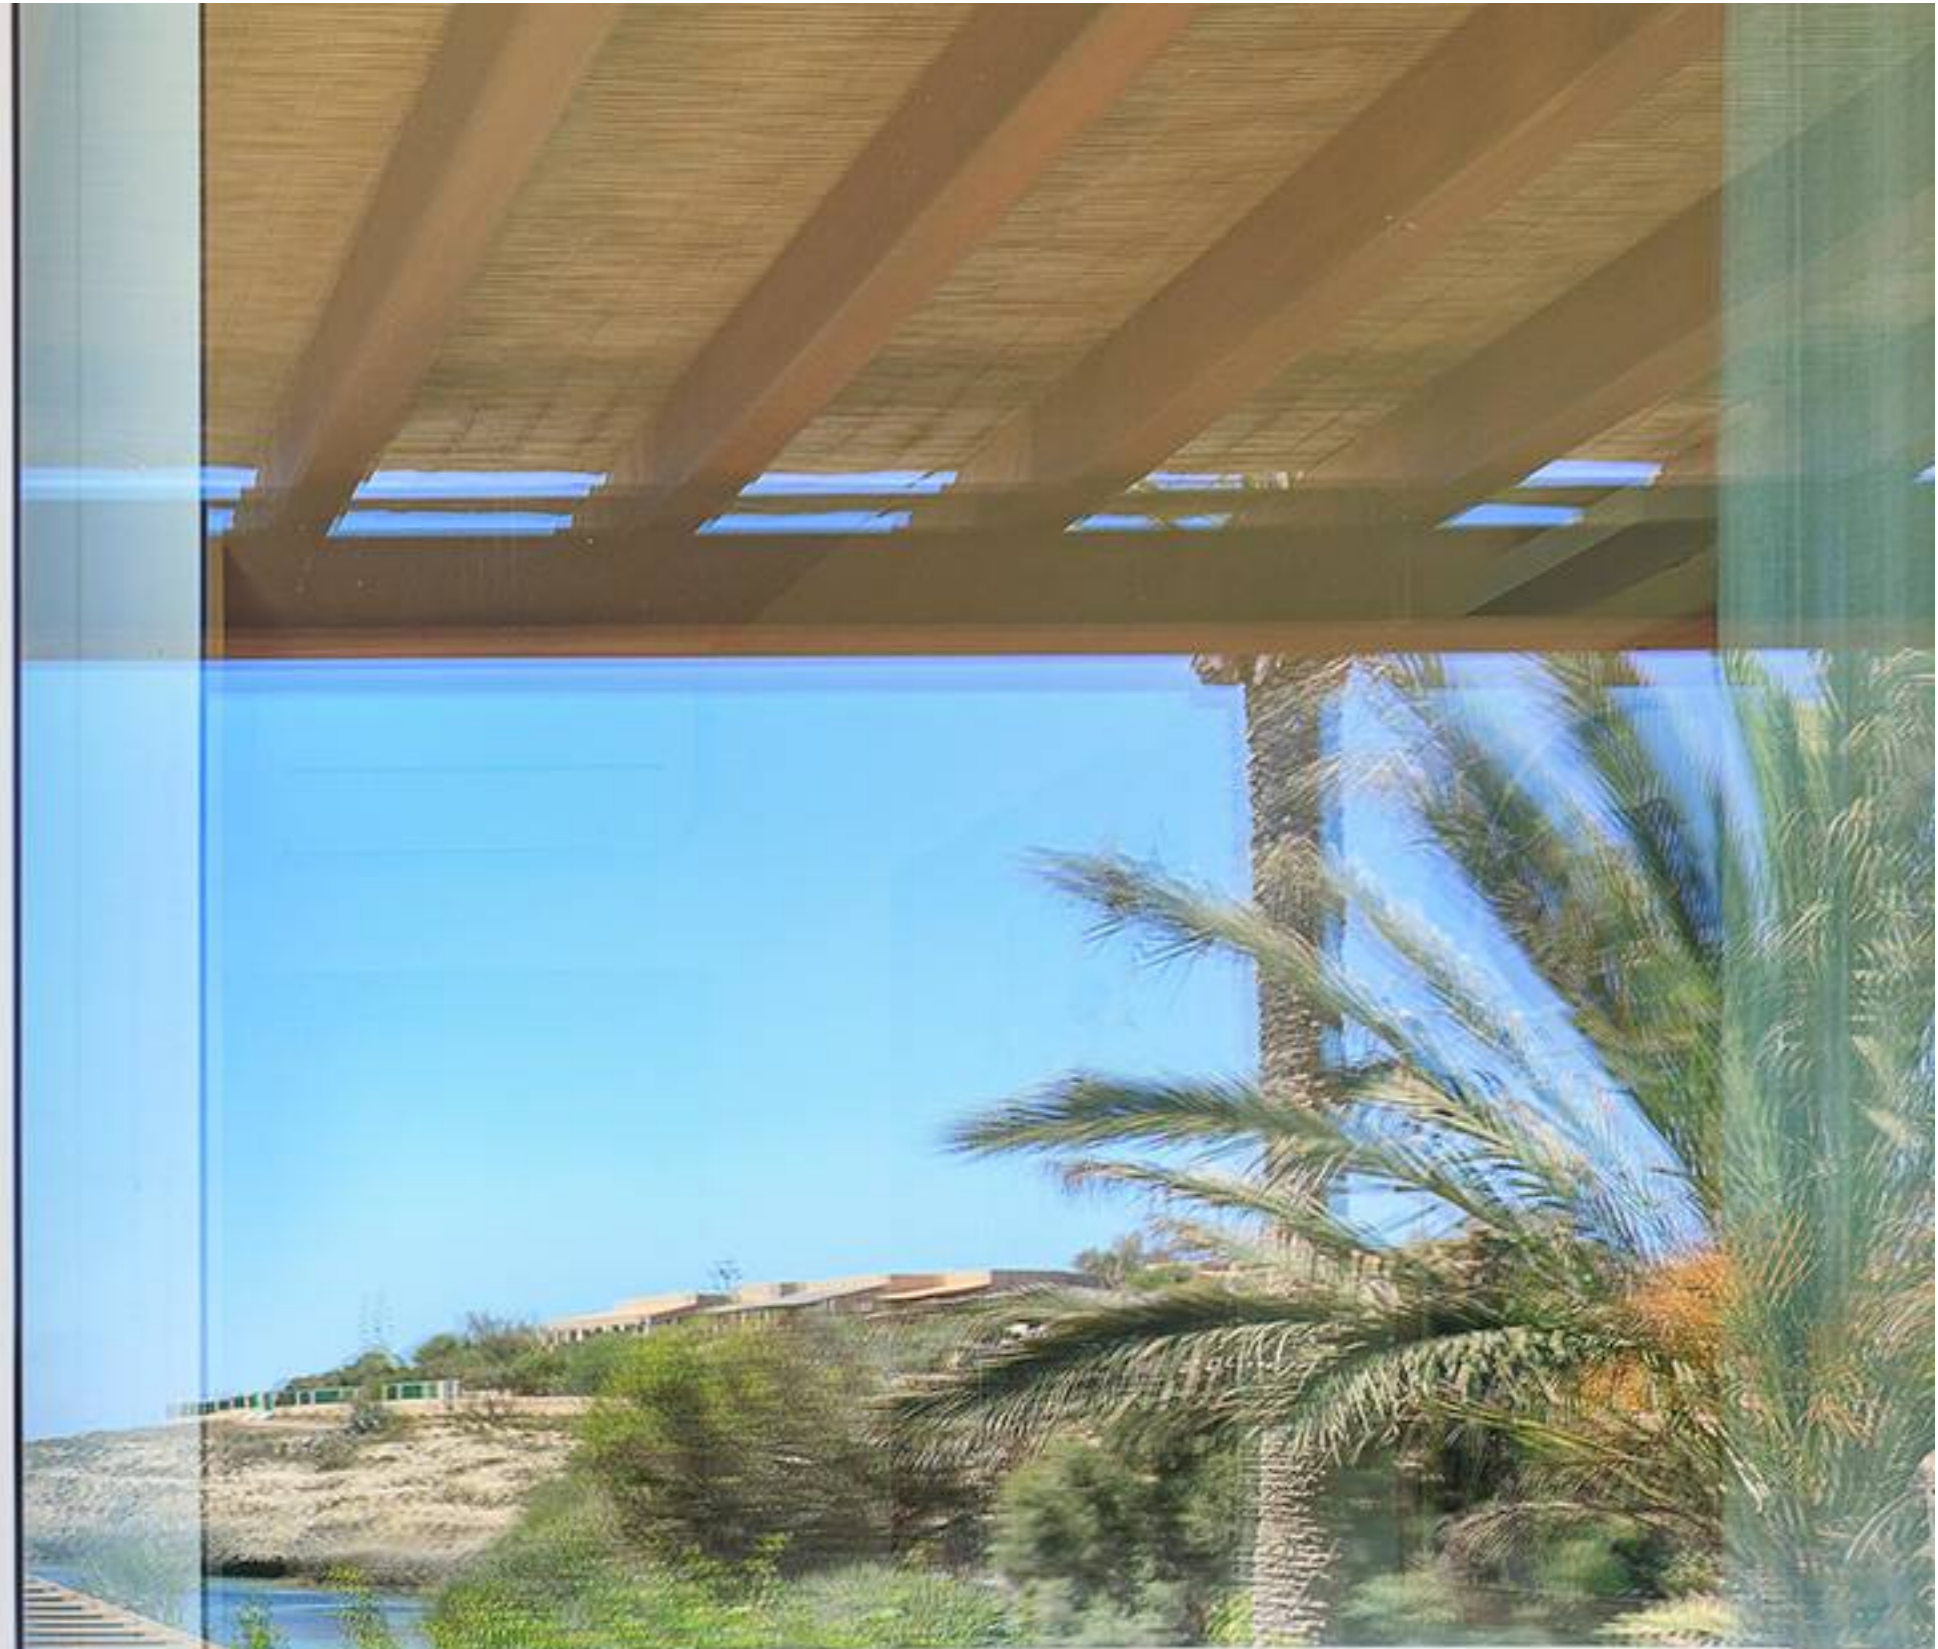

LIONARD®
LUXURY REAL ESTATE