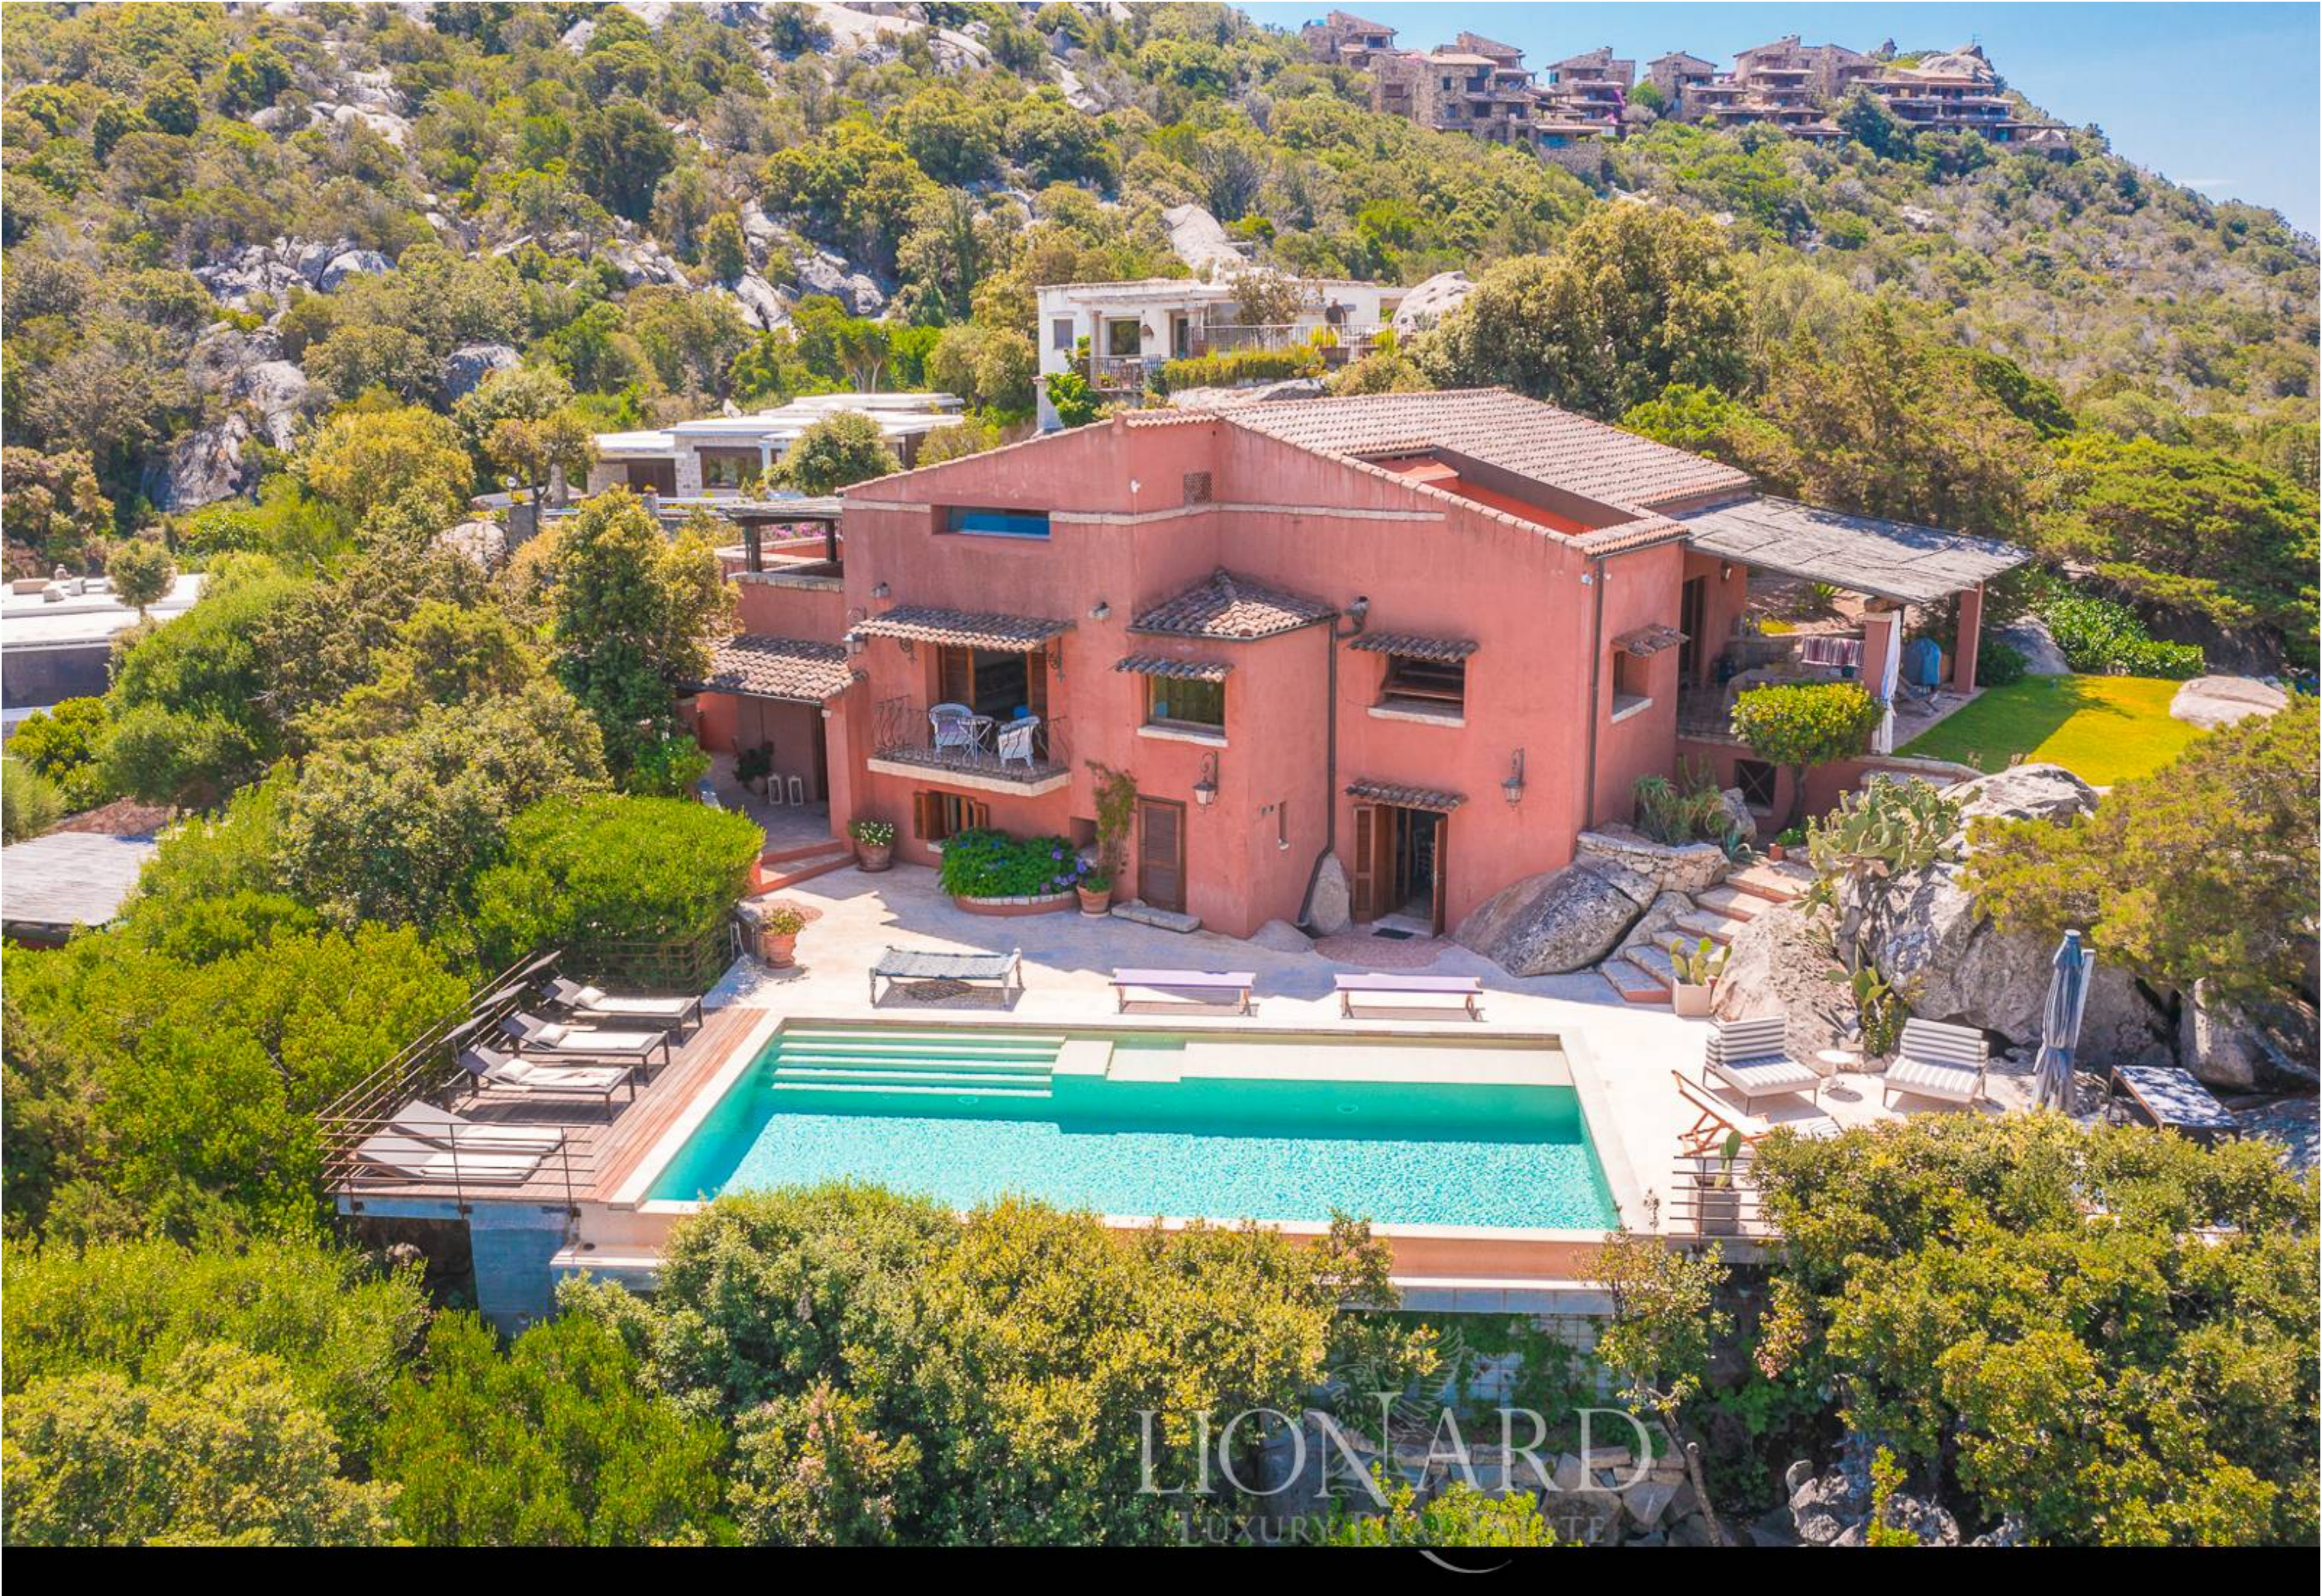

LIONARD
LUXURY REAL ESTATE