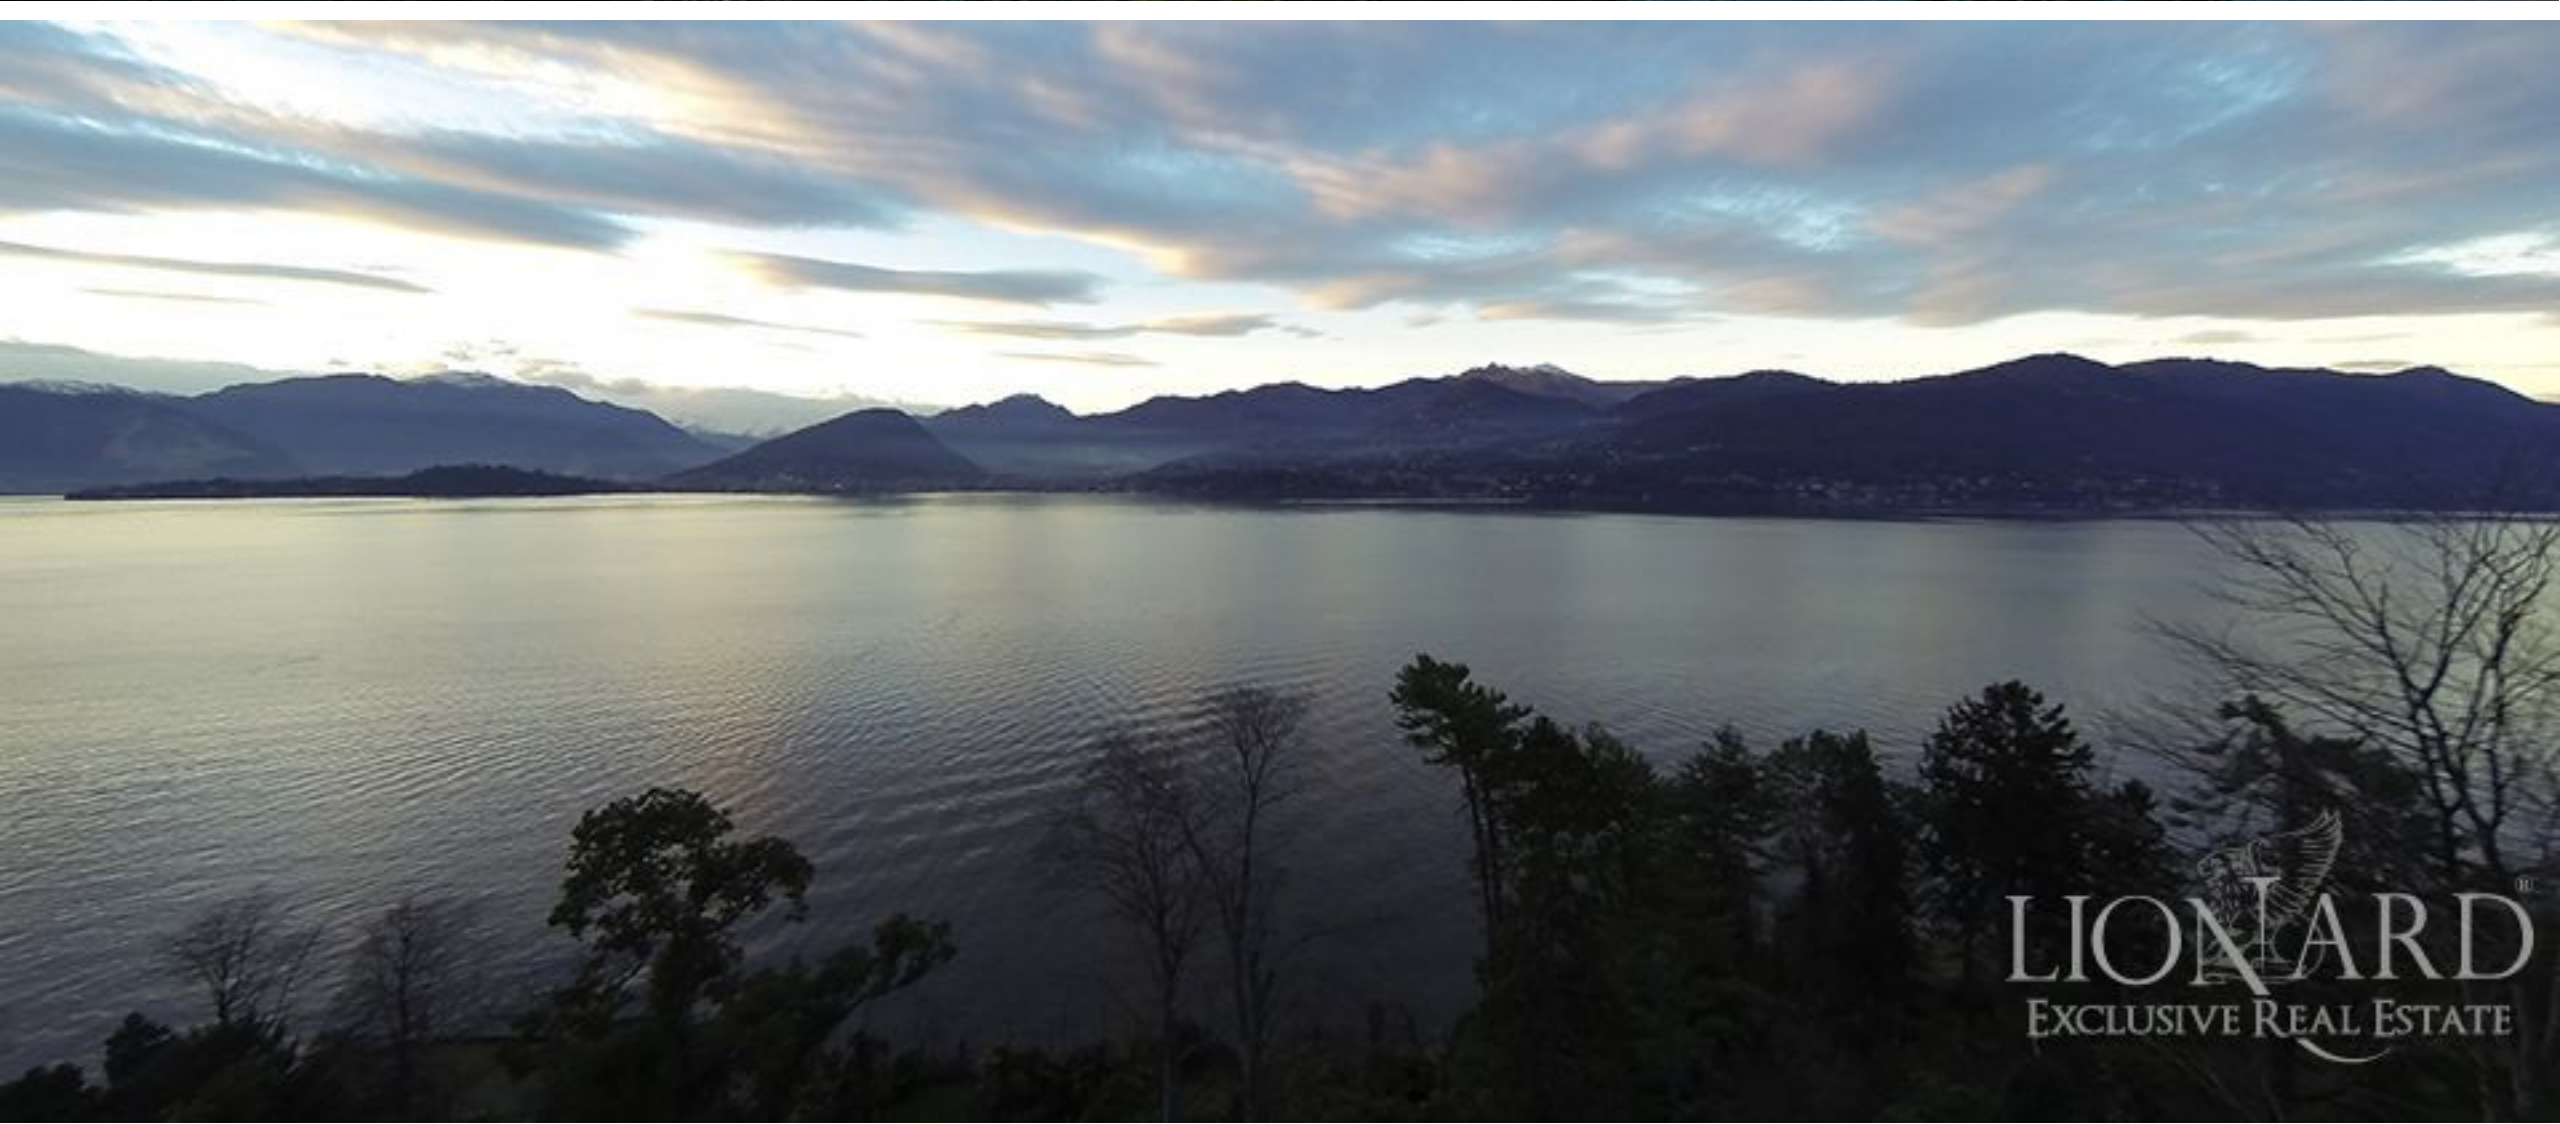

LIONARD®
EXCLUSIVE REAL ESTATE