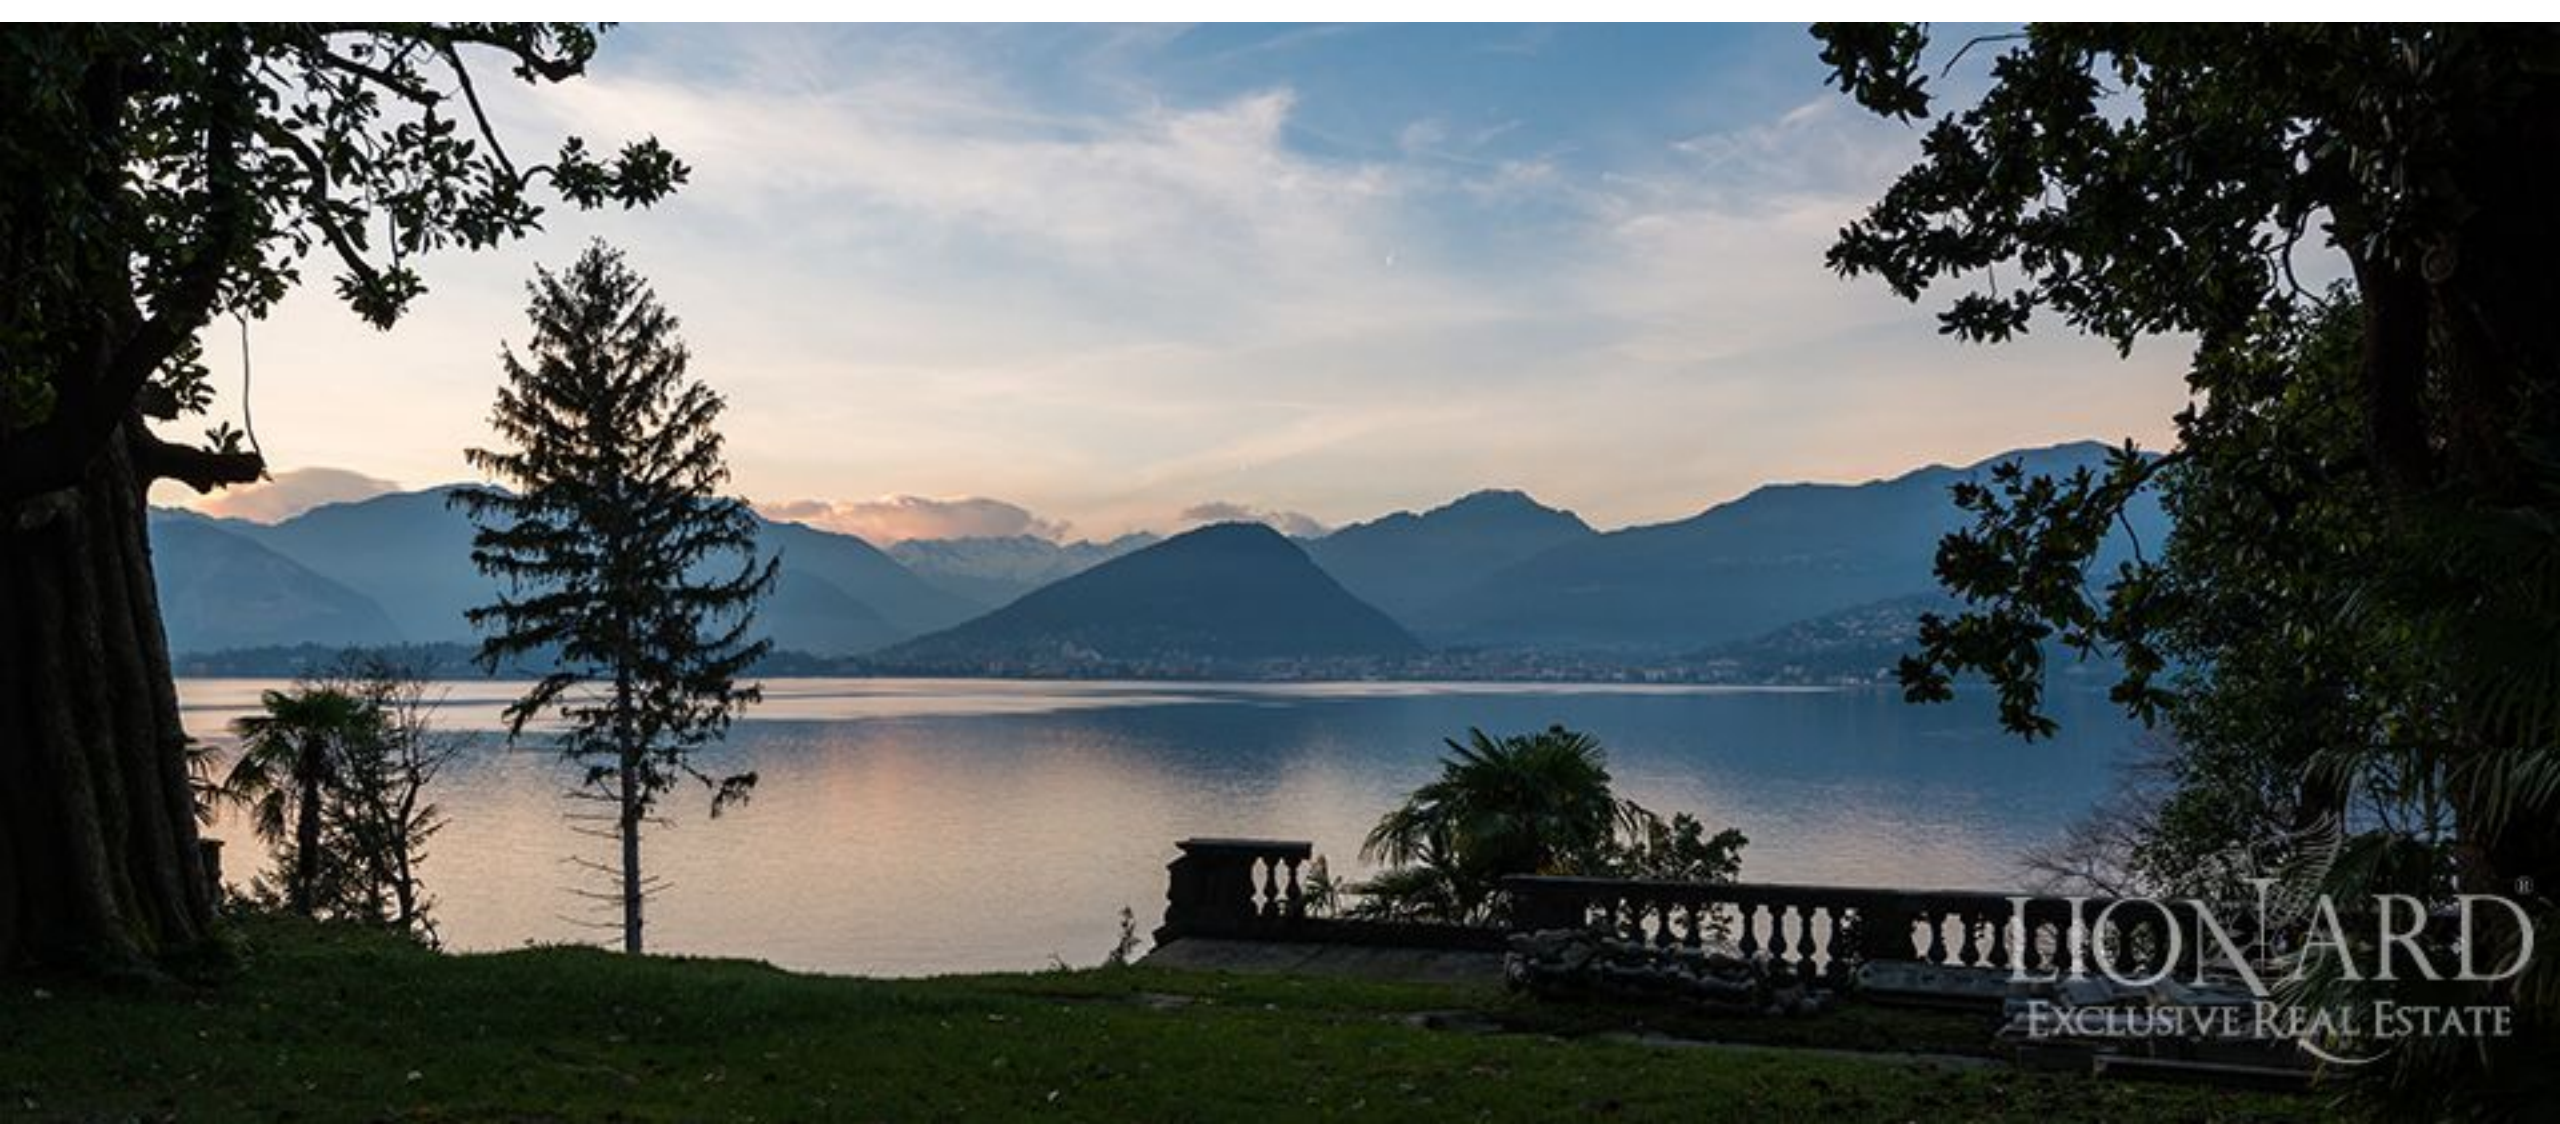

LIONARD®
EXCLUSIVE REAL ESTATE