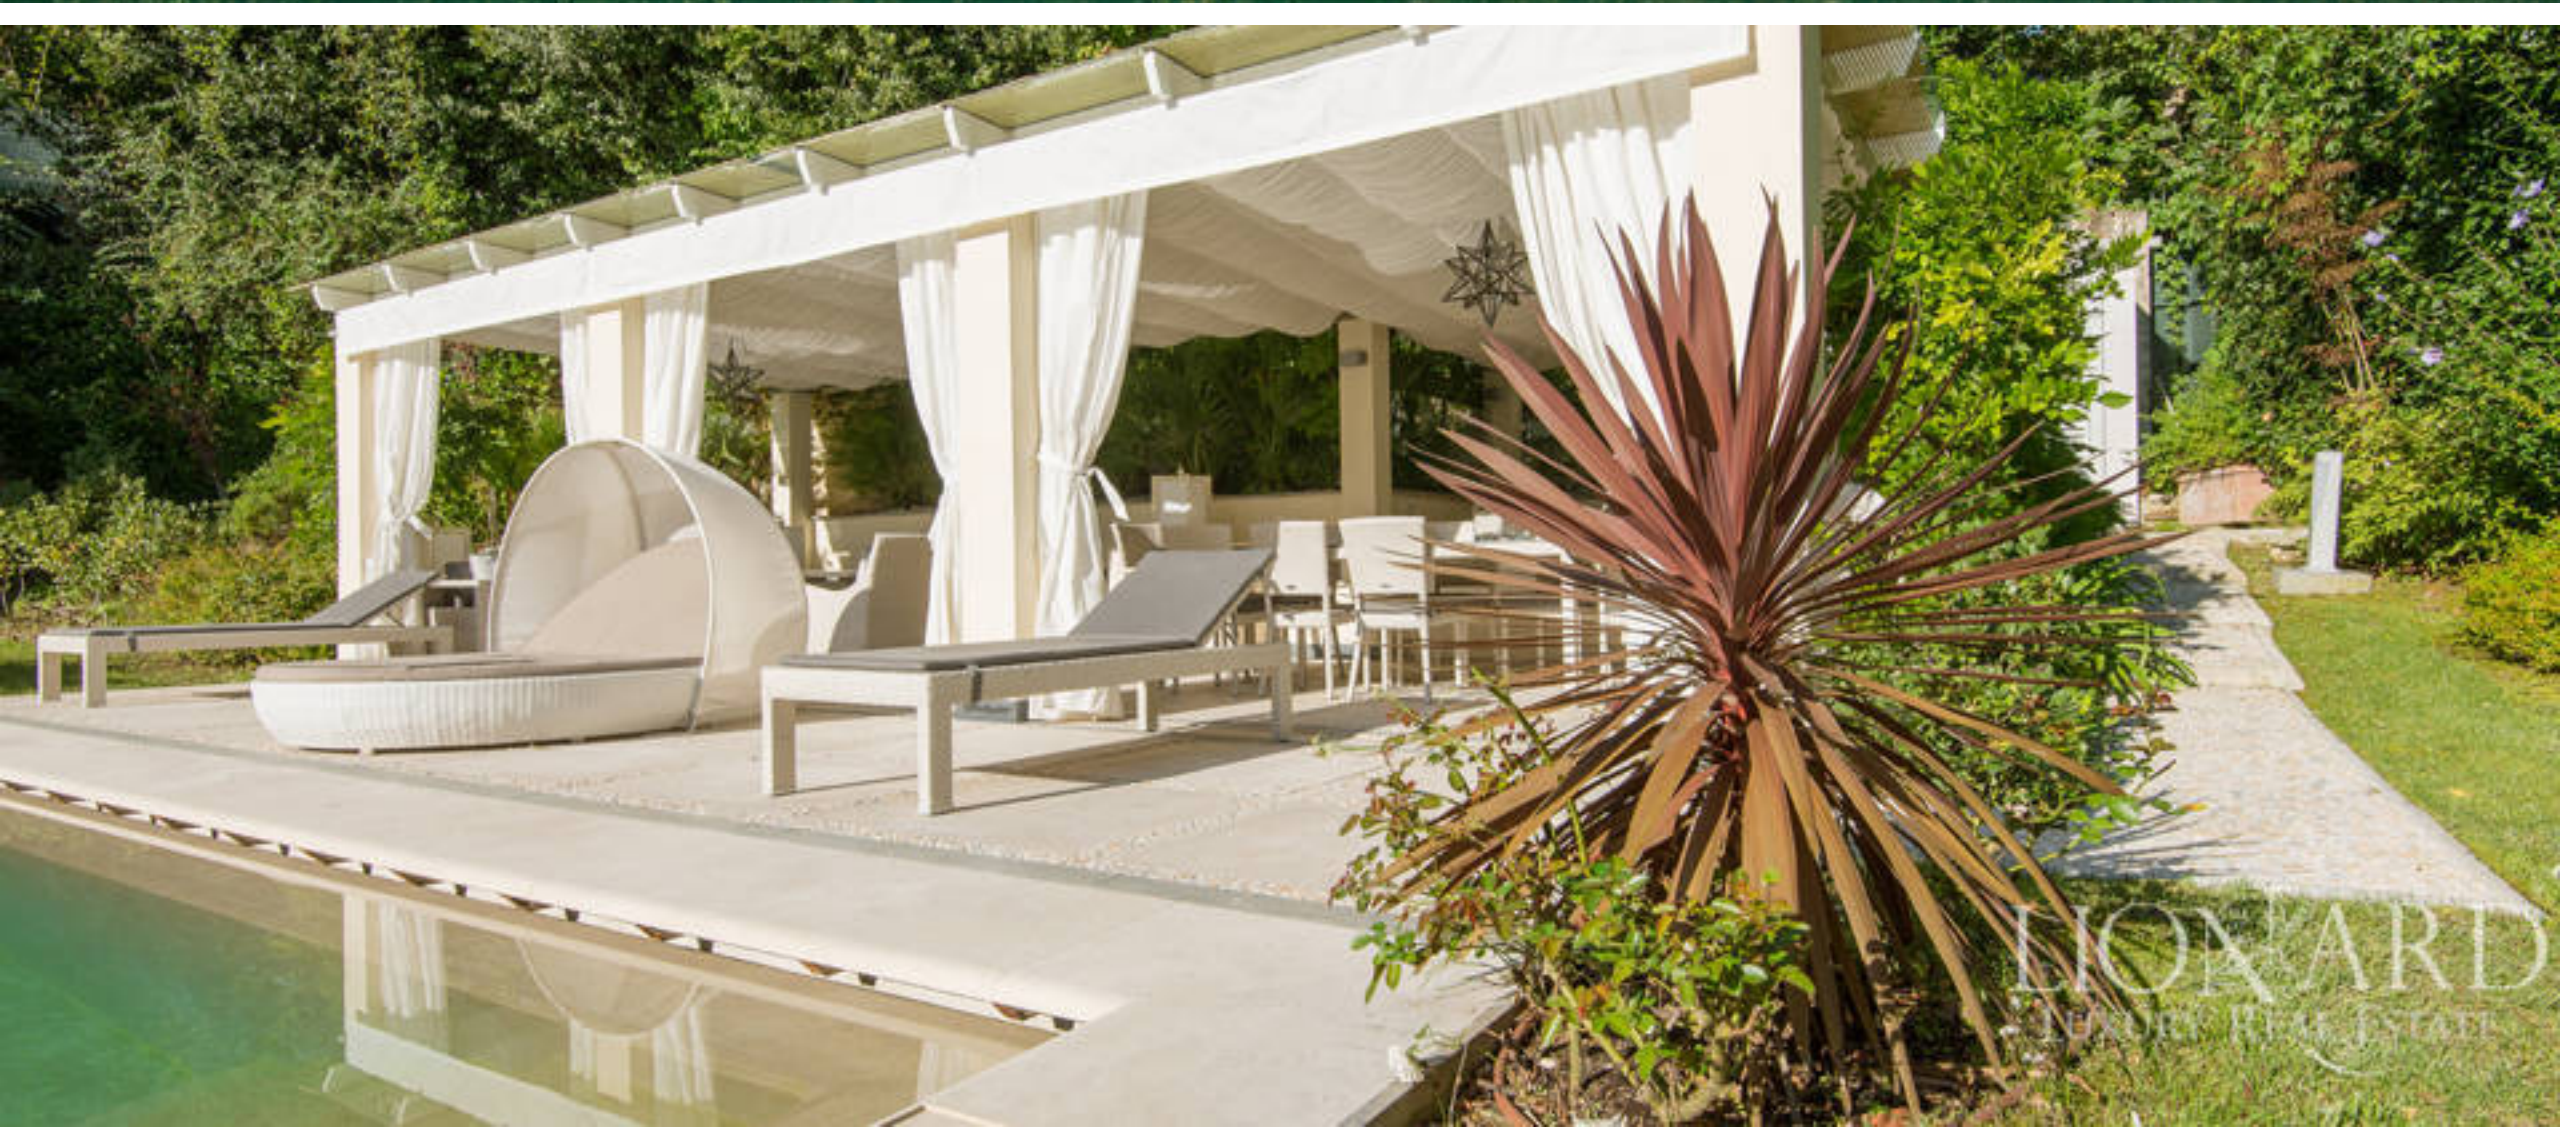

LIONARD
LUXURY REAL ESTATE