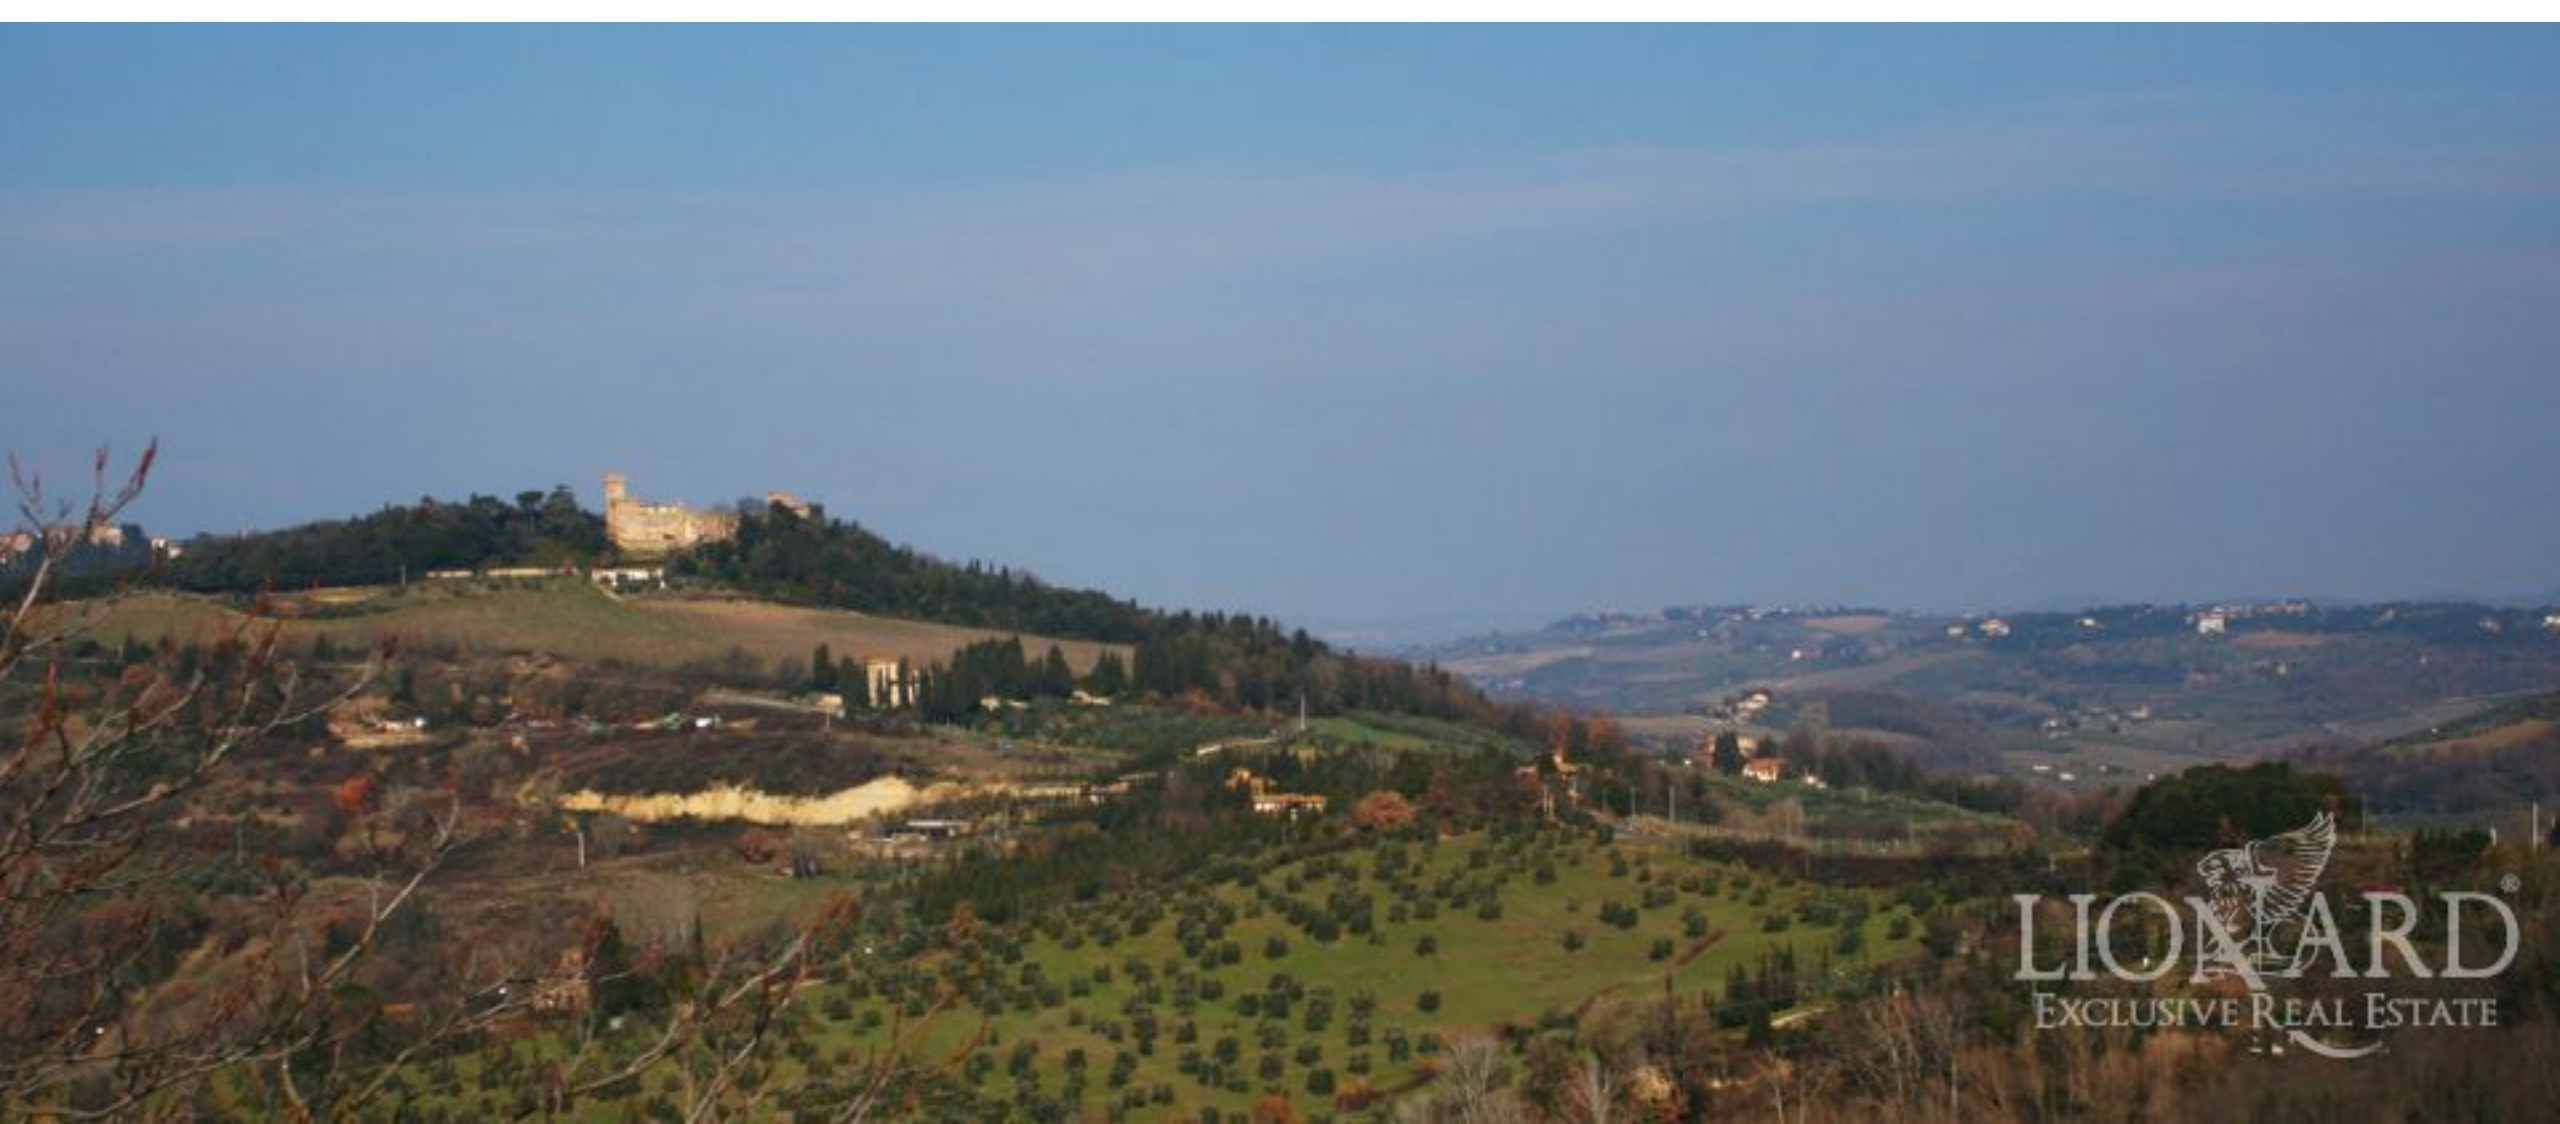

LIONARD
EXCLUSIVE REAL ESTATE