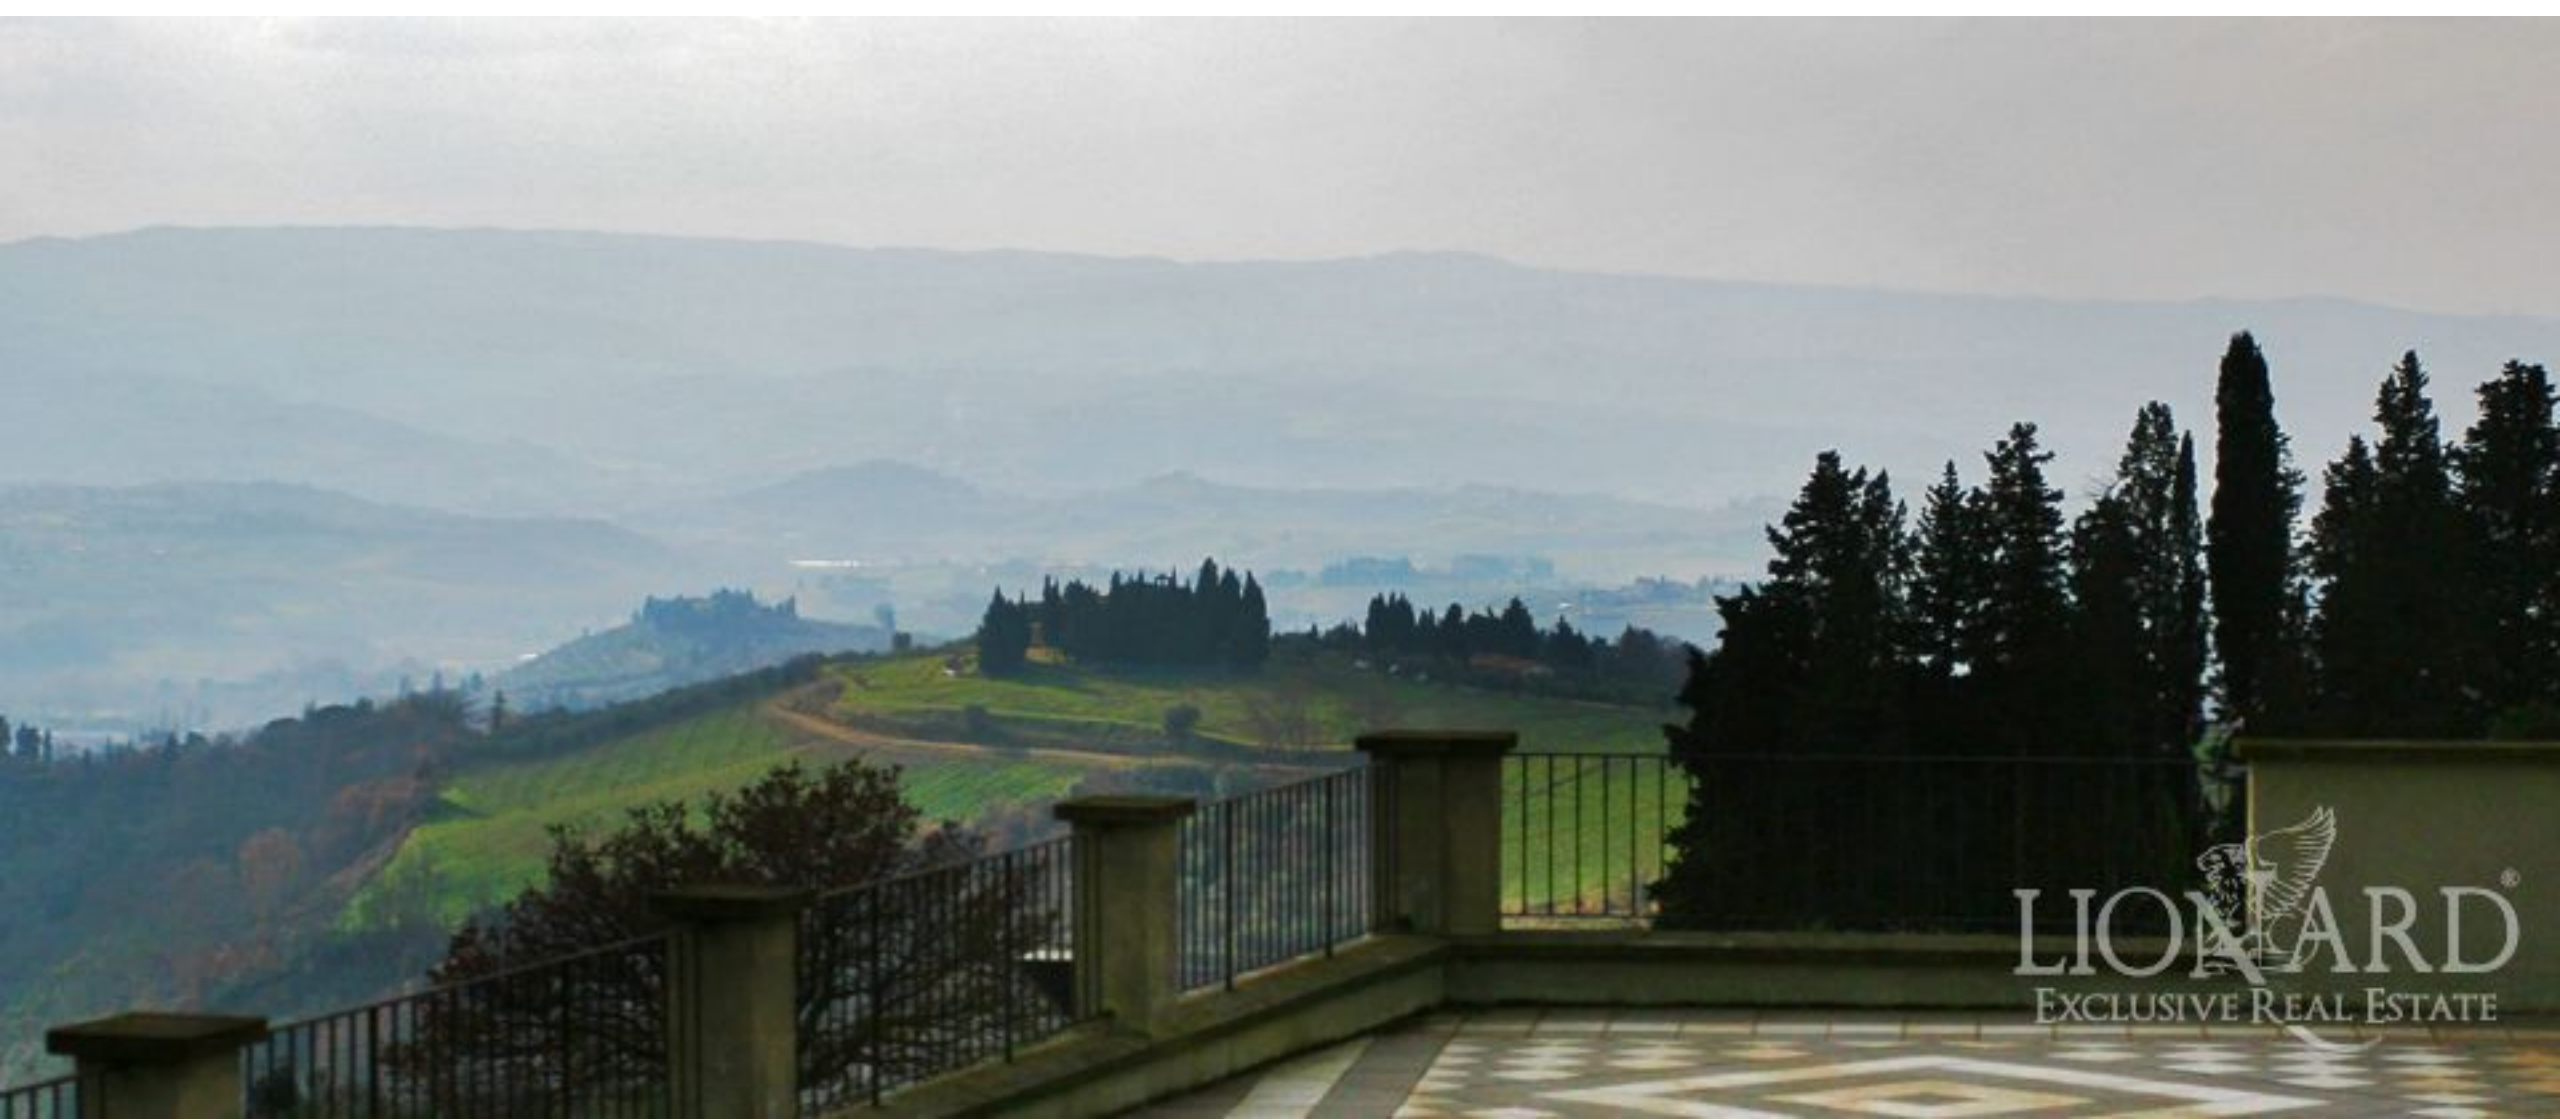

LIONARD
EXCLUSIVE REAL ESTATE