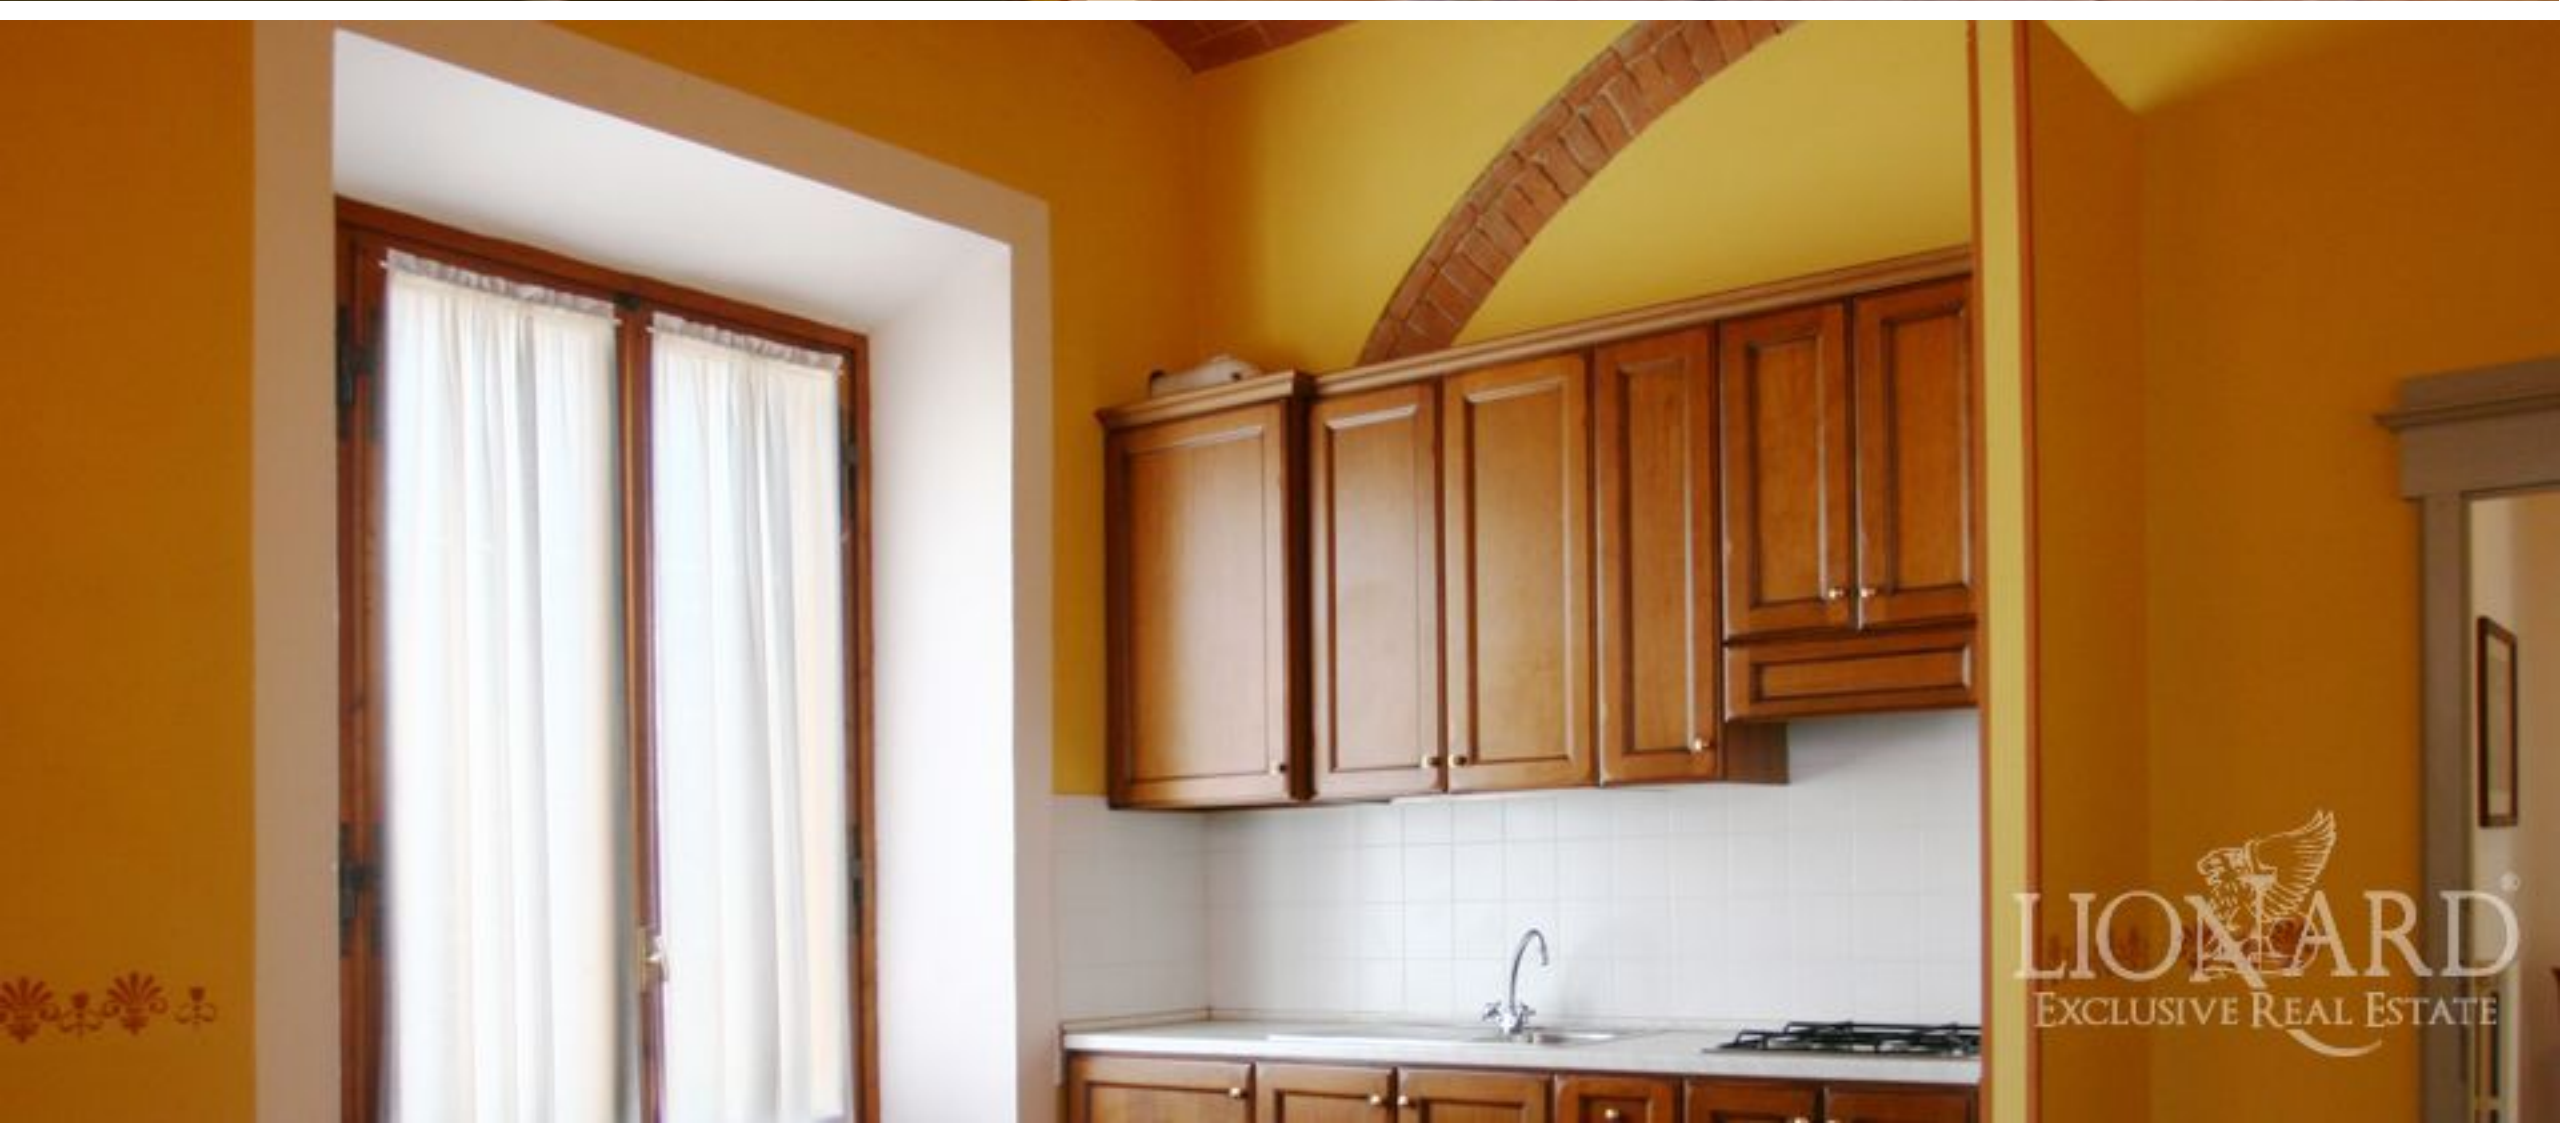

LIONARD
EXCLUSIVE REAL ESTATE